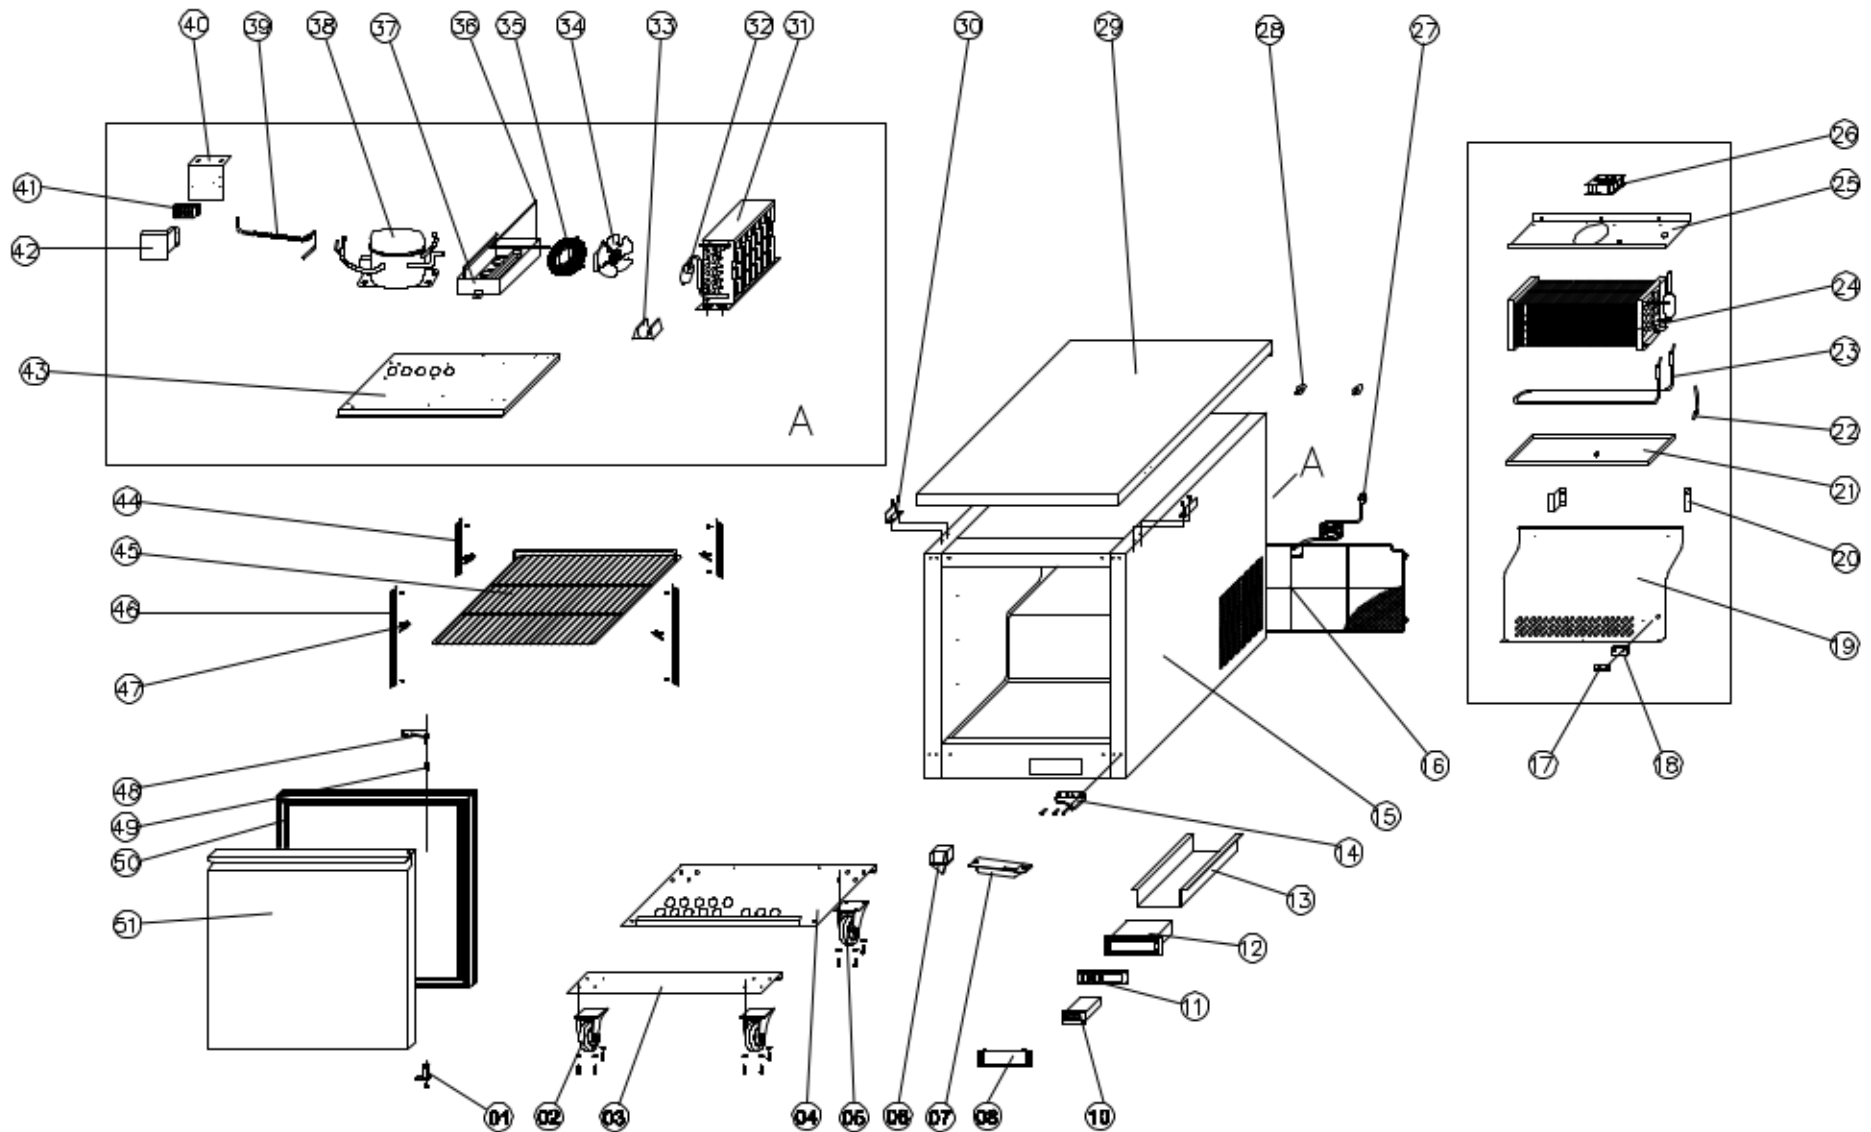

## SPARE PARTS LIST OF: HC-VPUCF27

N0.	CODE	NAME	MODEL	QTY.	REMARK
01	GN650TN.14	DOOR SPRING HINGE		1PC	
02	TUC27.01	BRAKE WHEEL	3"	2PCS	
03	TUC27.02	FRONT SUPPORT OF UNIT BOARD		1PC	
04	TUC27.03	BACK SUPPORT OF UNIT BOARD		1PC	
05	TUC27.04	NORMAL WHEEL	3"	2PCS	
06	GN650TN.48	DOOR SWITCH	HC-050K4 3PIN	1PC	
07	D432.70	DOOR SWITCH CASE	EBC2G	1PC	
08	HGD-12R.100	THERMOSTAT COVER	TU27	1PC	
10	27F.11	THERMOSTAT	XR60C 115V	1PC	
11	HC-TUC27.01	THERMOSTAT FIX BOARD	TUC27	1PC	
12	HC-TUC27.02	THERMOSTAT BOX	TUC27	1PC	
13	TUC27.07	CABLE COVER		1PC	
14	GN2100TN.12R	DOOR HINGE/RIGHT		1PC	
15	HC-TUC27F.01	BODY	ETUC27F 705*770*850	1PC	
16	TUC27.09	UNIT ROOM COVER		1PC	
17	S900.31	SENSOR FIXED CLIP		1PC	
18	GN650TN.17	PROBE PADDING		1PC	
19	TUC27F.02	EVAPORATOR COVER		1PC	
20	TUC27.11	FIXED SUPPORT OF EVAPORATOR COVER		2PCS	
21	TUC27F.03	EVAPORATOR WATER PAN		1PC	
22	27F.13	PROTECTOR FOR HEATING ELEMENT		1PC	
23	HC-TUC27F.02	DEFROST HEATING ELEMENT	ETUC27F	1PC	
24	HC-TUC27F.03	EVAPORATOR	ETUC27F	1PC	
25	HC-TUC27F.08	CIRCLE FAN SUPPORT	ETUC27F	1PC	

26	HC-TUC27F.04	CIRCLE FAN	12038/FBA12JM	1PC	
27	27R.14	PLUG	14#	1PC	
28	TUC27.16	LOCATION KNOB		2PCS	
29	HC-TUC27.09	TOP	ETUC27 FOAMED STAINLESS	1PC	
30	TSSU29.06	TOP CLIP		2PCS	
31	HC-TUC27F.05	CONDENSER	ETUC27F	1PC	
32	GN1410TN.14	FILTER DRIER	20g	1PC	
33	27F.06	DRIER SUPPORT		1 PC	
34	54F.09	CONDENSER FAN	BD03-04/CA01	1PC	
35	GN650TN.46	BASKETC GUARD GRILLS		1PC	
36	TUC27.19	EVAPORATE PIPE	Φ6*0.75	1PC	
37	TUC27.20	WATER BOX		1PC	
38	HC-TUC27F.06	COMPRESSOR	EM2X3121U	1PC	
39	HC-TUC27F.07	SUCTION PIPE	Φ8*1100	1PC	
40	TUC27.23	CONNECTOR SUPPORT		1PC	
41	27R.15	CABLE CONNECTOR		1PC	
42	TSSU29.17	CONNECTOR COVER		1PC	
43	TUC27.24	UNIT BOARD		1PC	
44	TUC27.25	SHELF SUPPORT B		2PCS	
45	TUC27.26	SHELF		1PC	
46	TUC27.27	SHELF SUPPORT A		2PCS	
47	G350.08	K SHAPE CLIP		4PCS	
48	TPP67.08	UP HINGE /RIGHT		1PC	
49	GN2100TN.07	BUSHING	Φ7	3PCS	
50	HC-TUC27.18	GASKET	ETUC27	1PC	