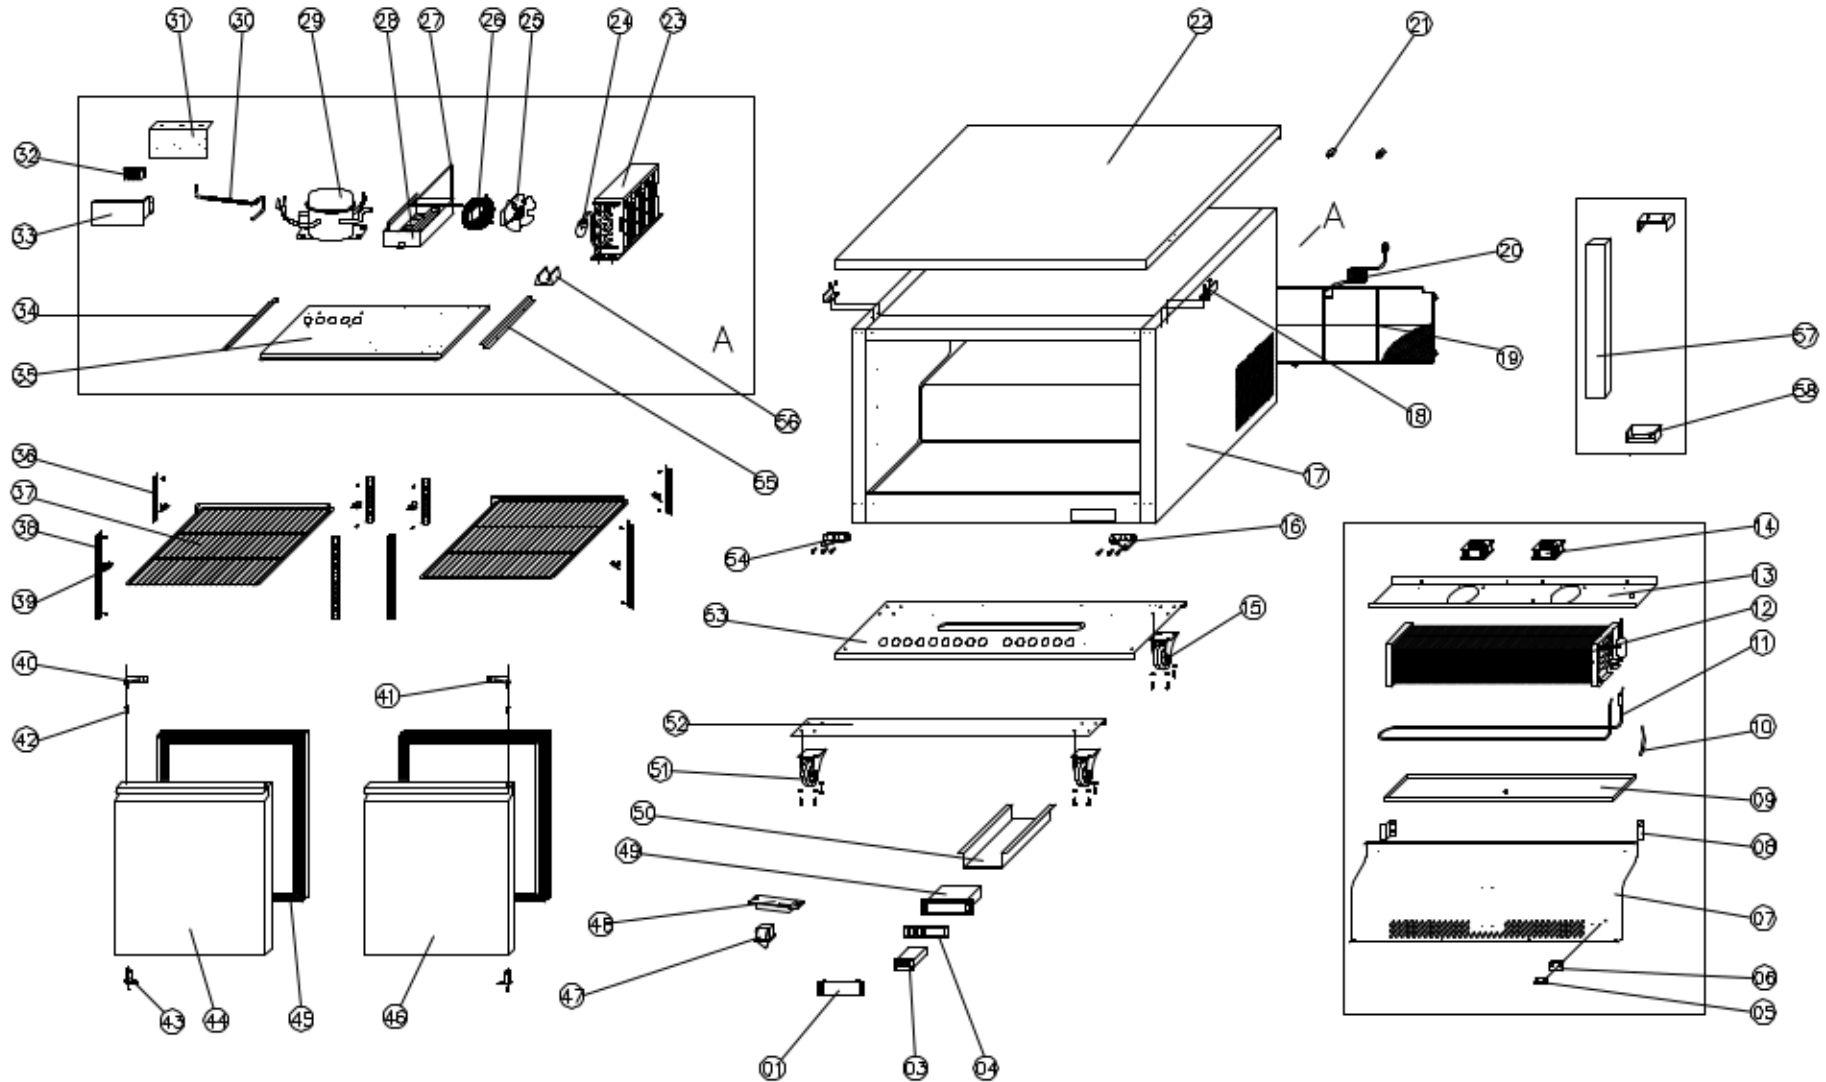

PARTS EXPLODED VIEW: HC-VPUCF48

For parts or additional information call support @ 1-813-502-0300

Email: info@valpromail.com

Web: <http://valprorefrigeration.com>

SPARE PARTS LIST OF HC-VPUCF48

N0.	CODE	NAME	MODEL	QTY.	REMARK
01	HGD-12R.100	THERMOSTAT COVER	TU27	1PC	
03	27R.10	THERMOSTAT	XR20C 115V	1PC	
04	HC-TUC27.01	THERMOSTAT FIX BOARD	TUC27	1PC	
05	S900.31	SENSOR FIXED CLIP		1PC	
06	GN650TN.17	PROBE PADDING		1PC	
07	TUC48F.01	EVAPORATOR COVER		1PC	
08	TUC27.11	FIXED SUPPORT OF EVAPORATOR COVER		2PCS	
09	TUC48F.02	EVAPORATOR WATER PAN		1PC	
10	27F.13	PROTECTOR FOR HEATING ELEMENT		1PC	
11	HC-TUC27F.02	DEFROST HEATING ELEMENT	ETUC27F	1PC	
12	HC-TUC48F.01	EVAPORATOR	ETUC48F	1PC	
13	HC-TUC48F.05	CIRCLE FAN SUPPORT	ETUC48F	1PC	
14	HC-TUC27F.04	CIRCLE FAN	12038/FBA12JM	1PC	
15	TUC27.04	NORMAL WHEEL	3"	2PCS	
16	GN2100TN.12R	DOOR HINGE/RIGHT		1PC	
17	HC-TUC48F.02	BODY	ETUC48F 1225*770*850	1PC	
18	TSSU29.06	TOP CLIP		2PCS	
19	TUC48.07	UNIT ROOM COVER		1PC	
20	27R.14	PLUG	14#	1PC	
21	TUC27.16	LOCATION KNOB		2PCS	
22	HC-TUC48.04	TOP	ETUC48	1PC	
23		CONDENSER	G-SS45BT	1PC	
24	GN1410TN.14	FILTER DRIER	25g	1PC	
25	54F.09	CONDENSER FAN	BD03-04/CA01	1PC	
26	S900.38	BASKETC GUARD GRILLS	Φ200	1PC	