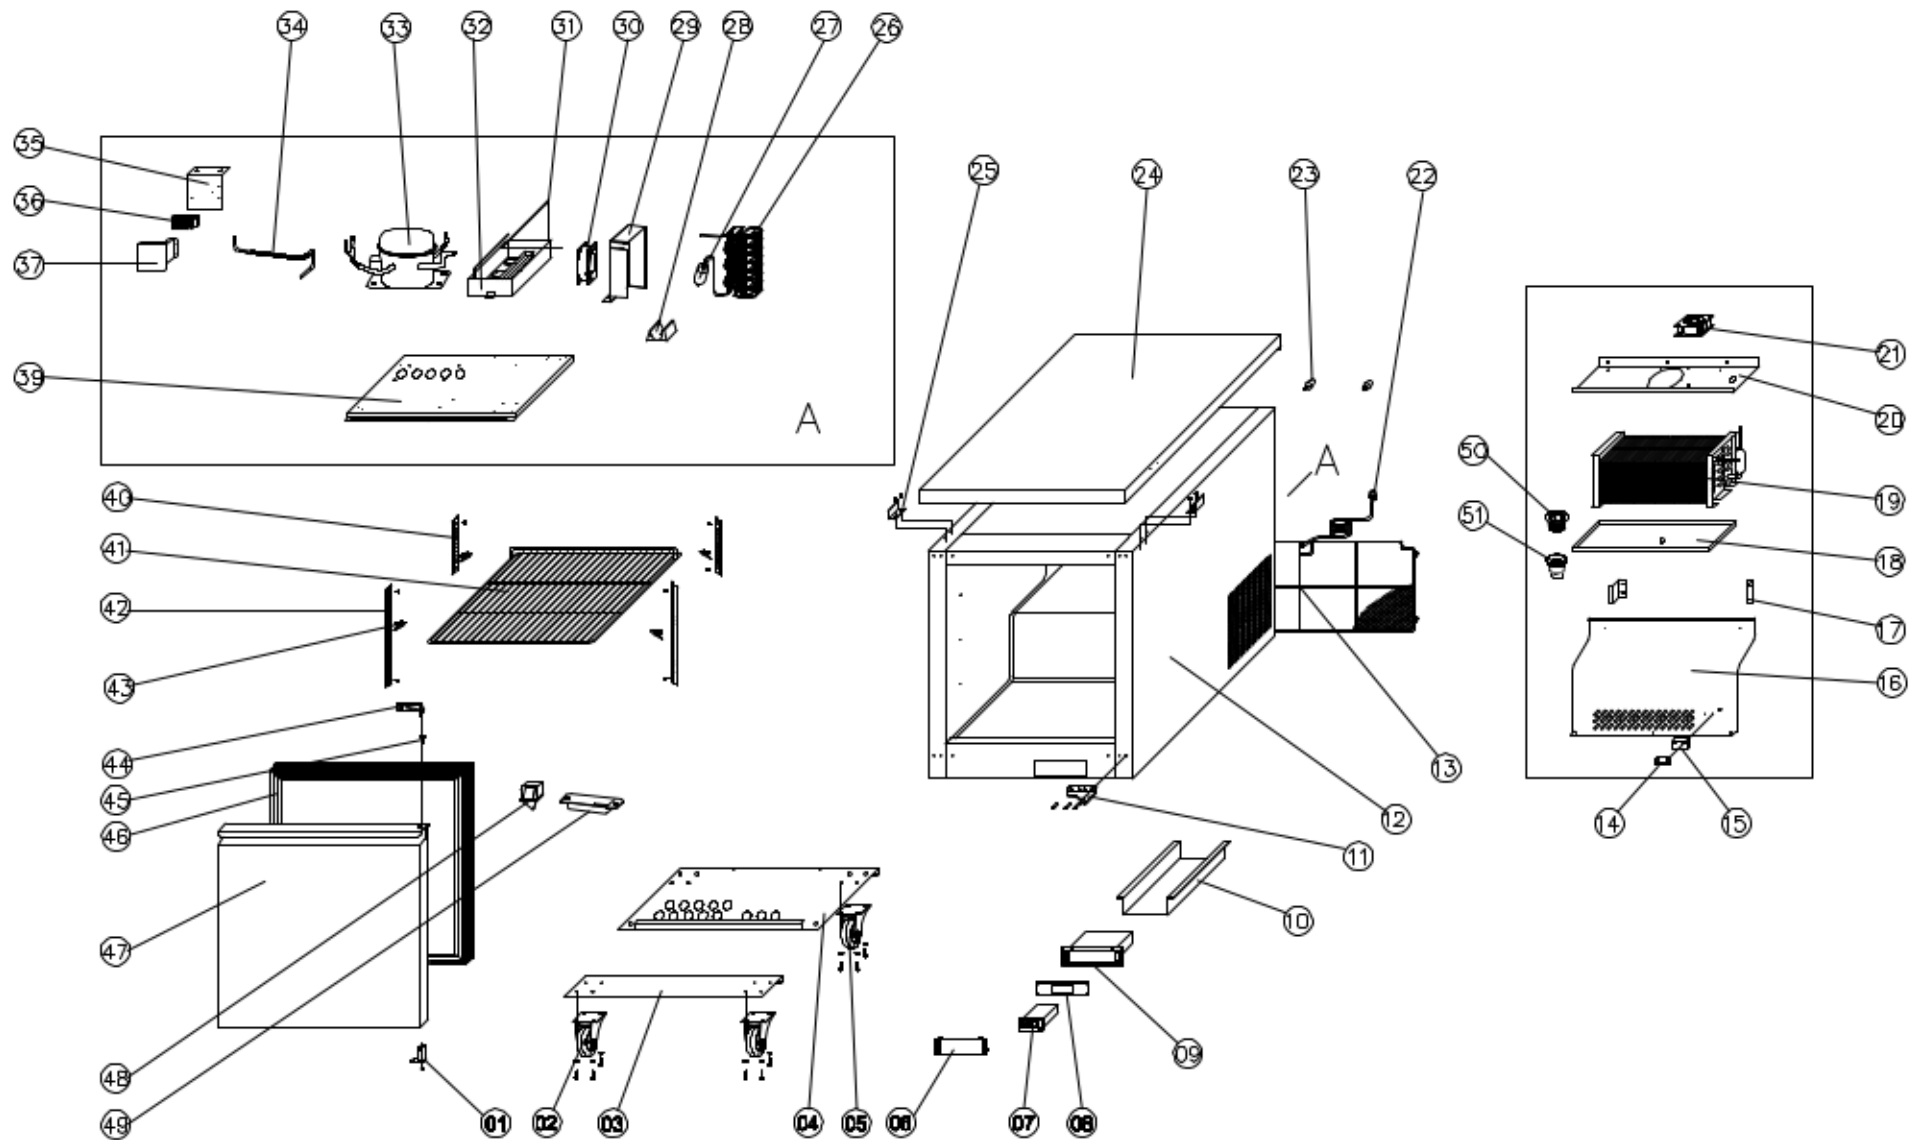

PARTS EXPLODED VIEW: HC-VPUCR27

For parts or additional information call support @ 1-813-502-0300

Email: info@valpromail.com
Web: <http://valprorefrigeration.com>

SPARE PARTS LIST OF: HC-VPUCR27

N0.	CODE	NAME	MODEL	QTY.	REMARK
01	GN650TN.14	DOOR SPRING HINGE		1PC	
02	TUC27.01	BRAKE WHEEL	3"	2PCS	
03	TUC27.02	FRONT SUPPORT OF UNIT BOARD		1PC	
04	TUC27.03	BACK SUPPORT OF UNIT BOARD		1PC	
05	TUC27.04	NORMAL WHEEL	3"	2PCS	
06	HGD-12R.100	THERMOSTAT COVER	TUC27	1PC	
07	27R.10	THERMOSTAT	XR20C 115V	1PC	
08	HC-TUC27.01	THERMOSTAT FIX BOARD	TUC27	1PC	
09	HC-TUC27.02	THERMOSTAT BOX	TUC27	1PC	
10	TUC27.07	CABLE COVER		1PC	
11	GN2100TN.12R	DOWN HINGE/RIGHT		1PC	
12	HC-TUC27.03	BODY	ETUC27 705*770*850	1PC	
13	TUC27.09	UNIT ROOM COVER		1PC	
14	S900.31	SENSOR FIXED CLIP		1PC	
15	GN650TN.17	PROBE PADDING		1PC	
16	TUC27.10	EVAPORATOR COVER		1PC	
17	TUC27.11	FIXED SUPPORT OF EVAPORATOR COVER		2PCS	
18	TUC27.12	EVAPORATOR WATER PAN		1PC	
19	HC-TUC27.08	EVAPORATOR	ETUC27	1PC	
20	TUC27.14	CIRCLE FAN SUPPORT		1PC	
21	HC-TUC27F.04	CIRCLE FAN	12038 115V	1PC	
22	27R.14	PLUG	14#	1PC	
23	TUC27.16	LOCATION KNOB		2PCS	
24	HC-TUC27.09	TOP	ETUC27 FOAMED	1PC	