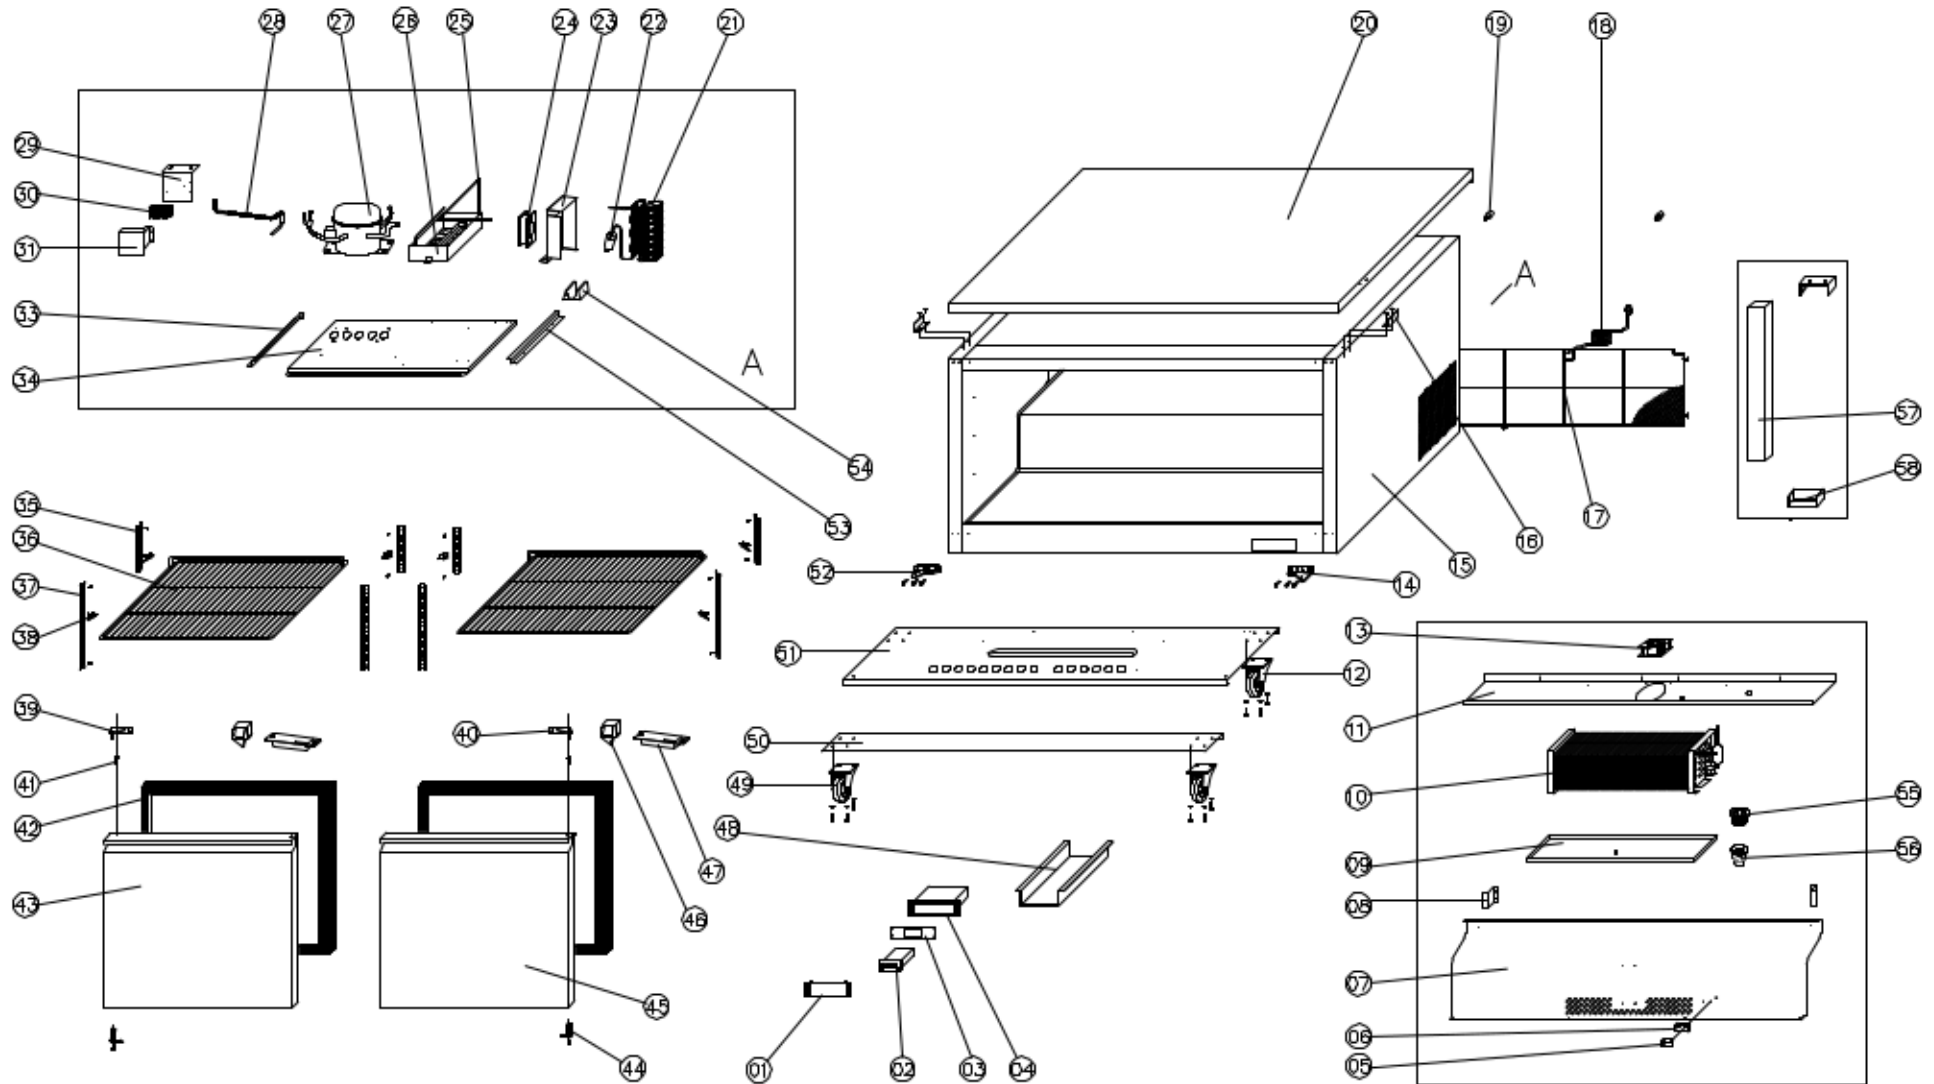

PARTS EXPLODED VIEW: HC-VPUCR60

For parts or additional information call support @ 1-813-502-0300

Email: info@valpromail.com
Web: <http://valprorefrigeration.com>

SPARE PARTS LIST OF: HC-VPUCR60

NO.	CODE	NAME	MODEL	QTY.	REMARK
01	HGD-12R.100	THERMOSTAT COVER	TUC27	1PC	
02	27R.10	THERMOSTAT	XR20C 115V	1PC	
03	HC-TUC27.01	THERMOSTAT FIX BOARD	TUC27	1PC	
04	HC-TUC27.02	THERMOSTAT BOX	TUC27	1PC	
05	S900.31	SENSOR FIXED CLIP		1PC	
06	GN650TN.17	PROBE PADDING		1PC	
07	TUC60.02	EVAPORATOR COVER		1PC	
08	TUC27.11	FIXED SUPPORT OF EVAPORATOR COVER		2PCS	
09	TUC48.03	EVAPORATOR WATER PAN		1PC	
10	HC-TUC60.02	EVAPORATOR	ETUC60	1PC	
11	TUC60.03	CIRCLE FAN SUPPORT		1PC	
12	TUC27.04	NORMAL WHEEL	2.5"	2PCS	
13	HC-TUC27F.04	CIRCLE FAN	12038 115V	1PC	
14	GN2100TN.12R	DOOR HINGE/RIGHT		1PC	
15	HC-TUC60.03	BODY	ETUC60 1555*760*850	1PC	
16	TSSU29.06	TOP CLIP		2PCS	
17	TUC60.05	UNIT ROOM COVER		1PC	
18	27R.14	PLUG	14#	1PC	
19	TUC27.16	LOCATION KNOB		2PCS	
20	HC-TUC60.04	TOP	ETUC60 FOAMED STAINLESS	1PC	
21	HC-TUC27.10	CONDENSER	ETUC27	1PC	
22	GN1410TN.14	FILTER DRIER	25g	1PC	
23	HC-TUC27.11	CONDENSER FAN BOARD	ETUC27	1PC	
24	TUC27.31	CONDENSER FAN	SA1238	1PC	
25	TUC48.22	EVAPORATE PIPE	Φ6*0.75	1PC	