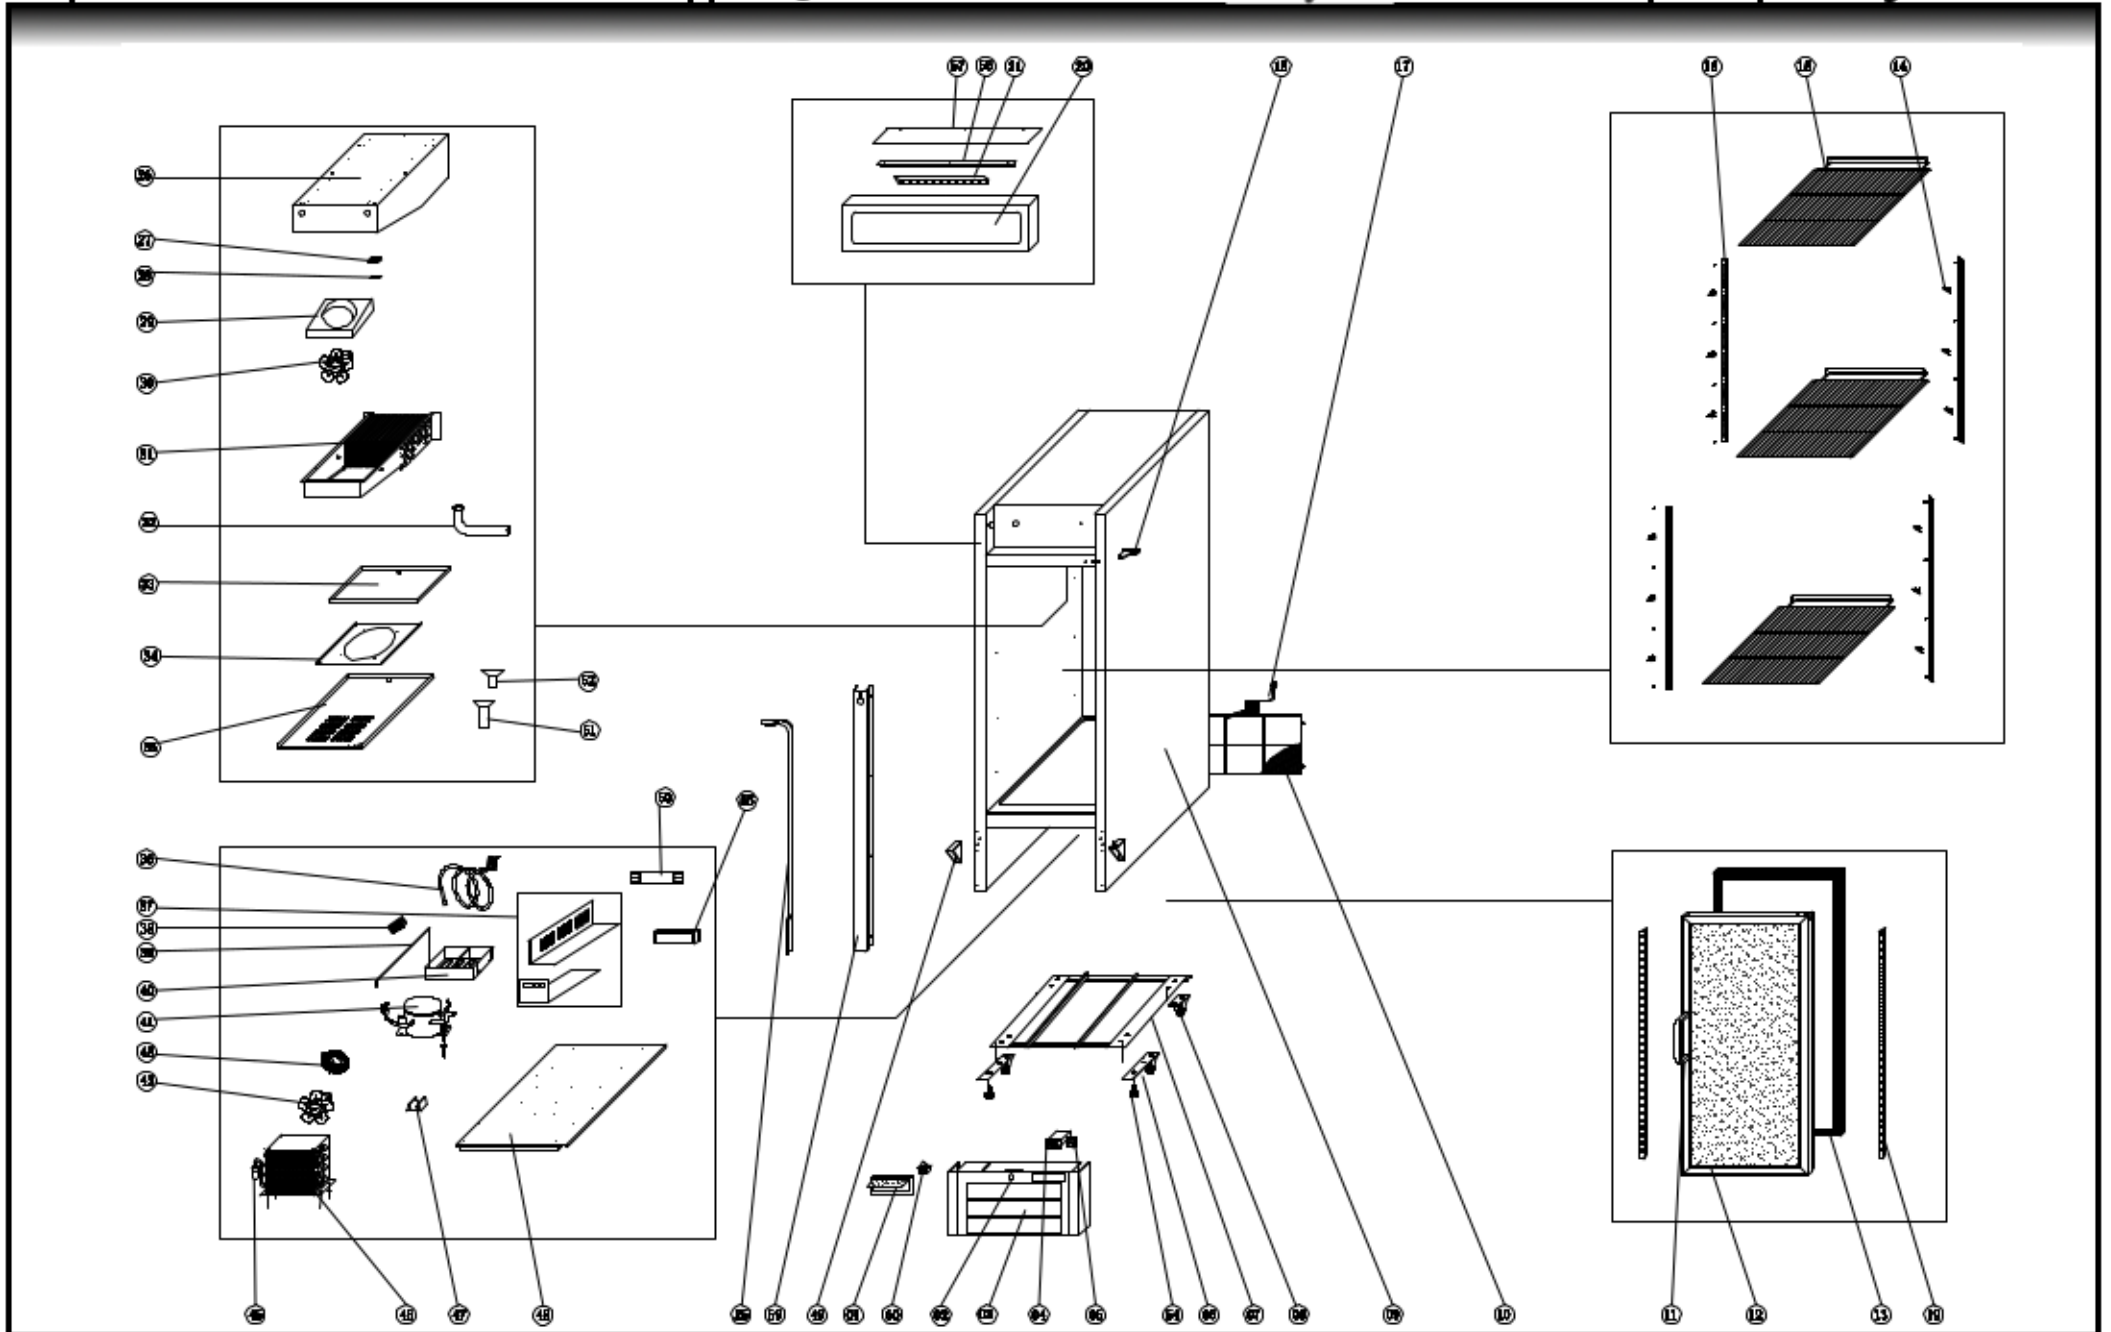

PARTS EXPLODED VIEW: VP1R-23

For parts or additional information call support @ 1-813-502-0300

Email: info@valpromail.com
Web: <http://valprorefrigeration.com>

SPARE PARTS LIST OF: VP1R-23

NØ.	CODE	NAME	MODEL	QTY.	REMARK
01	HGD12R.100	THERMOSTAT COVER		1PC	
02	GN650TN.86	LOCK		1PC	
03	EHGD-23R.02	FRONT PANEL		1PC	
04	27R.10	THERMOSTAT	XR20C	1PC	
05	S900.01	MAIN SWITCH	DRH-2415-3	1PC	
06	HGD-12R.02	FRONT WHEEL		2PCS	
07	HGD-23R.03	SUPPORT OF UNIT BOARD		1PCS	
08	HGD-12R.04	BACK WHEEL		2PCS	
09	EHGD-23R.07	BODY		1PC	
10	HGD-23R.07	UNIT ROOM COVER		1PC	
11	U-GNM2100TN.17	HANDLE		1PC	
12	EHGD-23R.08	GLASS DOOR		1PC	
13	HGD-23R.15	GASKET		1PC	
14	G350.08	K SHAPE CLIP		16PCS	
15	HGD-23R.28	SHELF		4PCS	
16	G350.06N	SHELF SUPPORT	L=1097.5	4PCS	
17	27R.14	PLUG	#14	1PC	
18	D420.08	DOOR HINGE UP		1PAIR	
19	EHGD-16R.03L	LED STRIP(LEFT)		1PC	
	EHGD-16R.03R	LED STRIP(RIGHT)		1PC	
20	HGD-23R.08	LAMP COVER		1PC	
21	EHGD-23R.01	LED LAMP		1PC	
25	27R.31	VERTICAL SUCTION PIPE+CAPILLARY A		1PC	
26	EHGD-23R.03	FIXED BOARD OF EVAPORATOR		1PC	
27	GN650TN.17	PROBE PADDING		1PC	

59	27R.17	SUCTION PIPE COVER		1PC	
60	GN650TN.48	DOOR SWITCH		1PC	