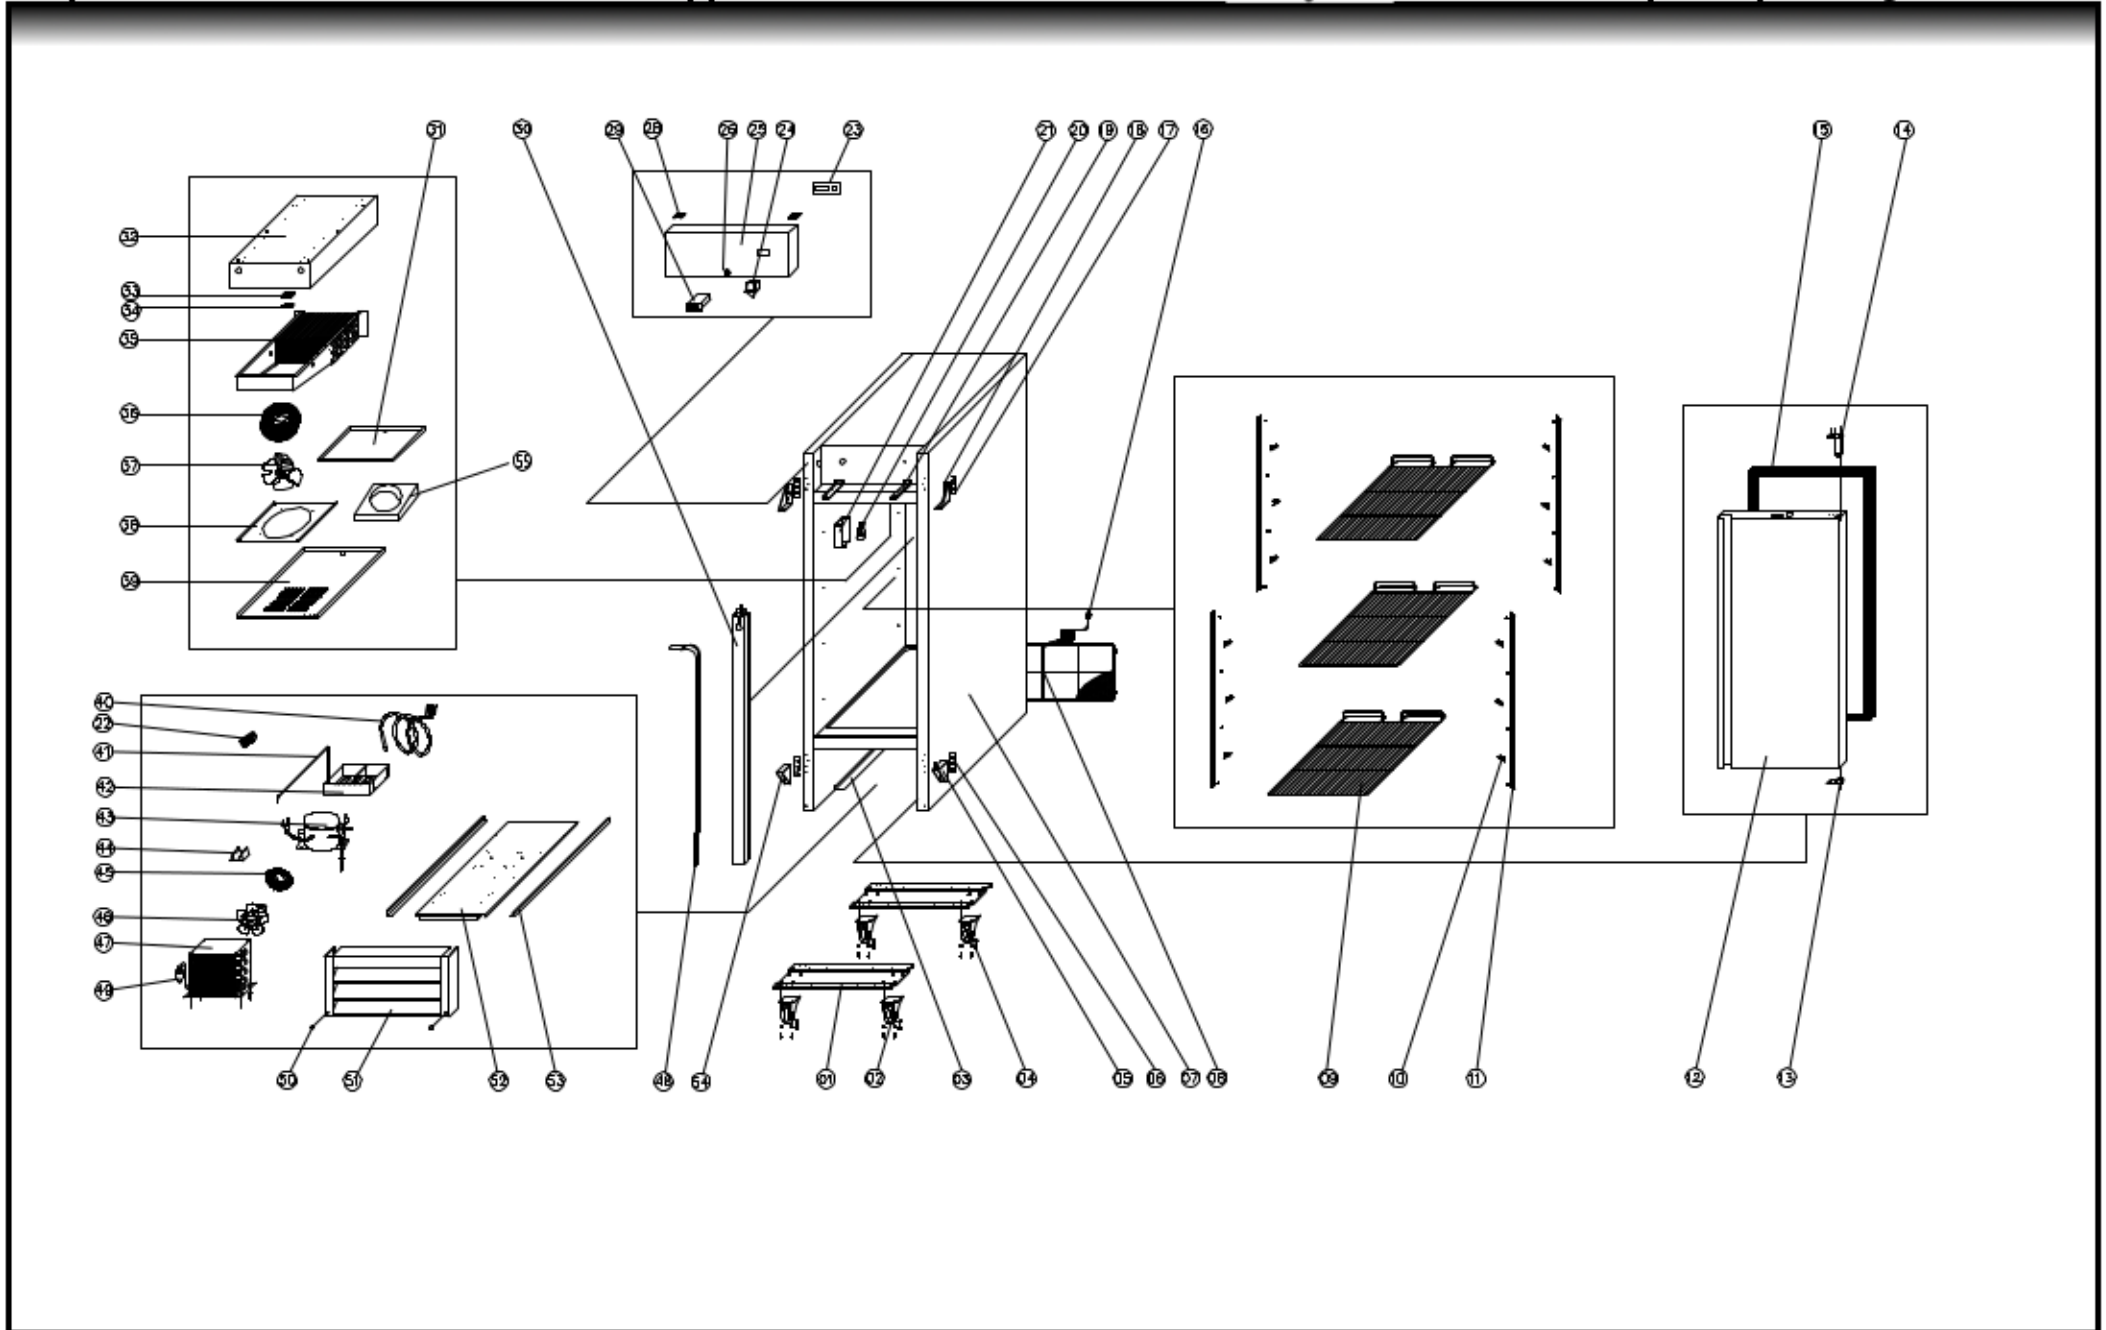

## SPARE PARTS LIST OF: VP1R

NØ.	CODE	NAME	MODEL	QTY.	REMARK
01	27R.01	SUPPORT OF UNIT BOARD		2PCS	
02	GN650TN.53B	BRAKE WHEEL	4"	2PCS	
03	27R.02	BAFFLE PLATE		1PC	
04	GN650TN.53A	NORMAL WHEEL	4"	2PCS	
05	27R.03R	DOOR HINGE /DOWN		1PC	
06	27R.04	WASHER OF DOWN HINGE		2PCS	
07	E27R.08	BODY		1PC	
08	27R.06	UNIT ROOM COVER		1PC	
09	27R.07	SHELF		3PCS	
10	G350.08	K SHAPE CLIP		12PCS	
11	G350.06	SHELF SUPPORT		4PCS	
12	E27R.01	DOOR		1PC	
13	GN650TN.10	DOWN HINGE AXIS JACKET		1PC	
14	GN650TN.14	DOOR SPRING HINGE		1PC	
15	E27R.01	GASKET		1PC	
16	27R.14	PLUG	14#	1PC	
17	27R.11	WASHER OF UP HINGE		2PCS	
18	27R.12	DOOR HINGE / UP		1PAIR	
19	27R.13	FIXED CLIP OF FRONT PANLE		2P	
20	E27R.03	LAMP	E12 LED 3W	1PC	
21	GN650TN.03	LAMP COVER		1PC	
22	27R.15	CABLE CONNECTOR		3PCS	
23	27R.28	THERMOSTAT WASHER		1PC	
24	GN650TN.48H	DOOR SWITCH		1PC	
25	27R.16-M05	FRONT PANEL		1PC	
26	GN650TN.86	LOCK		1PC	
28	GN650TN.44	HINGE		2PCS	
29	27R.10	THERMOSTAT	XR20C 115V	1PC	