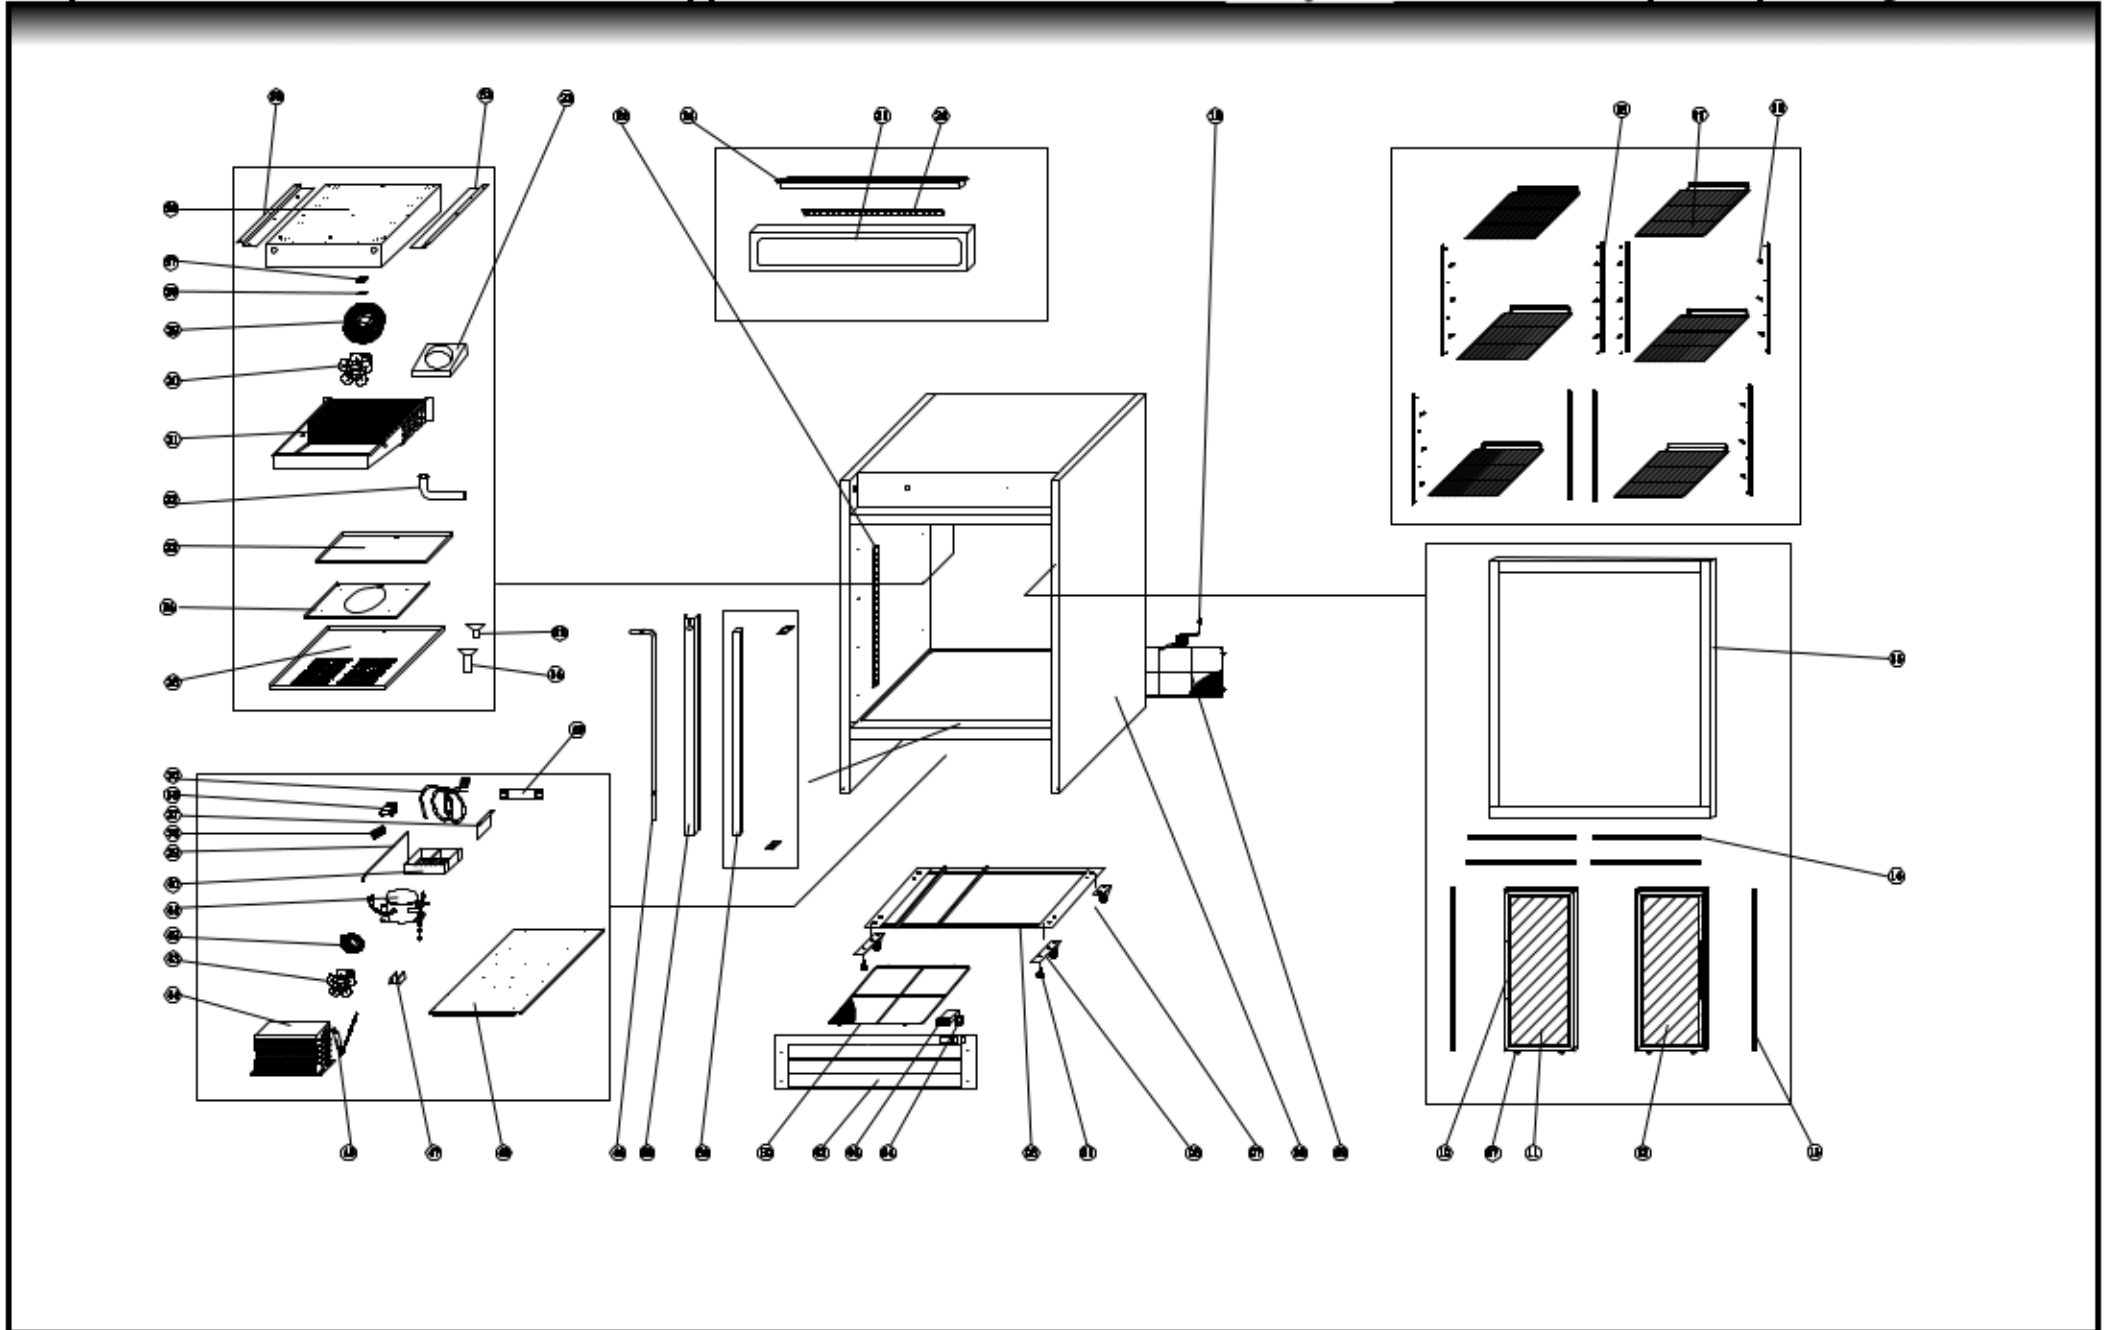

## SPARE PARTS LIST OF: VP2R-48L

NØ.	CODE	NAME	MODEL	QTY.	REMARK
02	HGD-48L.09	FRONT PANEL		1PC	
03	27R.10	THERMOSTAT	XR20C 115V	1PC	
04	S900.01	MAIN SWITCH	DRH-2415-3	1PC	
05	HGD-48L.10	SUPPORT OF UNIT BOARD		1PC	
06	HGD-12R.02	FRONT WHEEL		2PCS	
07	HGD-12R.04	BACK WHEEL		2PCS	
08	HGD-49L.02	BODY		1PC	
09	HGD-48L.11	UNIT ROOM COVER		1PC	
10	HGD-48L.02	HANDLE		2PCS	
11	HGD-49L.03	LEFT DOOR		1PC	
12	HGD-49L.04	RIGHT DOOR		1PC	
13	HGD-36L.05	DOOR GASKET		2PCS	
14	HGD-49L.01	DOOR GUIDE		4PCS	
15	HGD-49L.02	DOOR FRAME		1PC	
16	G350.08	K SHAPE CLIP		32PCS	
17	HGD-36L.08	SHELF		8PCS	
18	G350.06N	SHELF SUPPORT	L=1097.5mm	8PCS	
19	27R.14	PLUG		1PC	
20	EHGD-48R.02	LED LAMP		1PC	
21	HGD-48L.08	LAMP COVER		1PC	
22	EHGD-49L.02	LED STRIP		3PCS	
23	EHGD-23R.04	WIND GUIDE FOAM		1PC	
24	HGD-48L.07	LAMP COVER SUPPORT		1PC	
26	HGD-48R.04	FIXED BOARD OF EVAPORATOR		1PC	
27	GN650TN.17	PROBE PADDING		1PC	
28	S900.31	SENSOR FIXED CLIP		1PC	