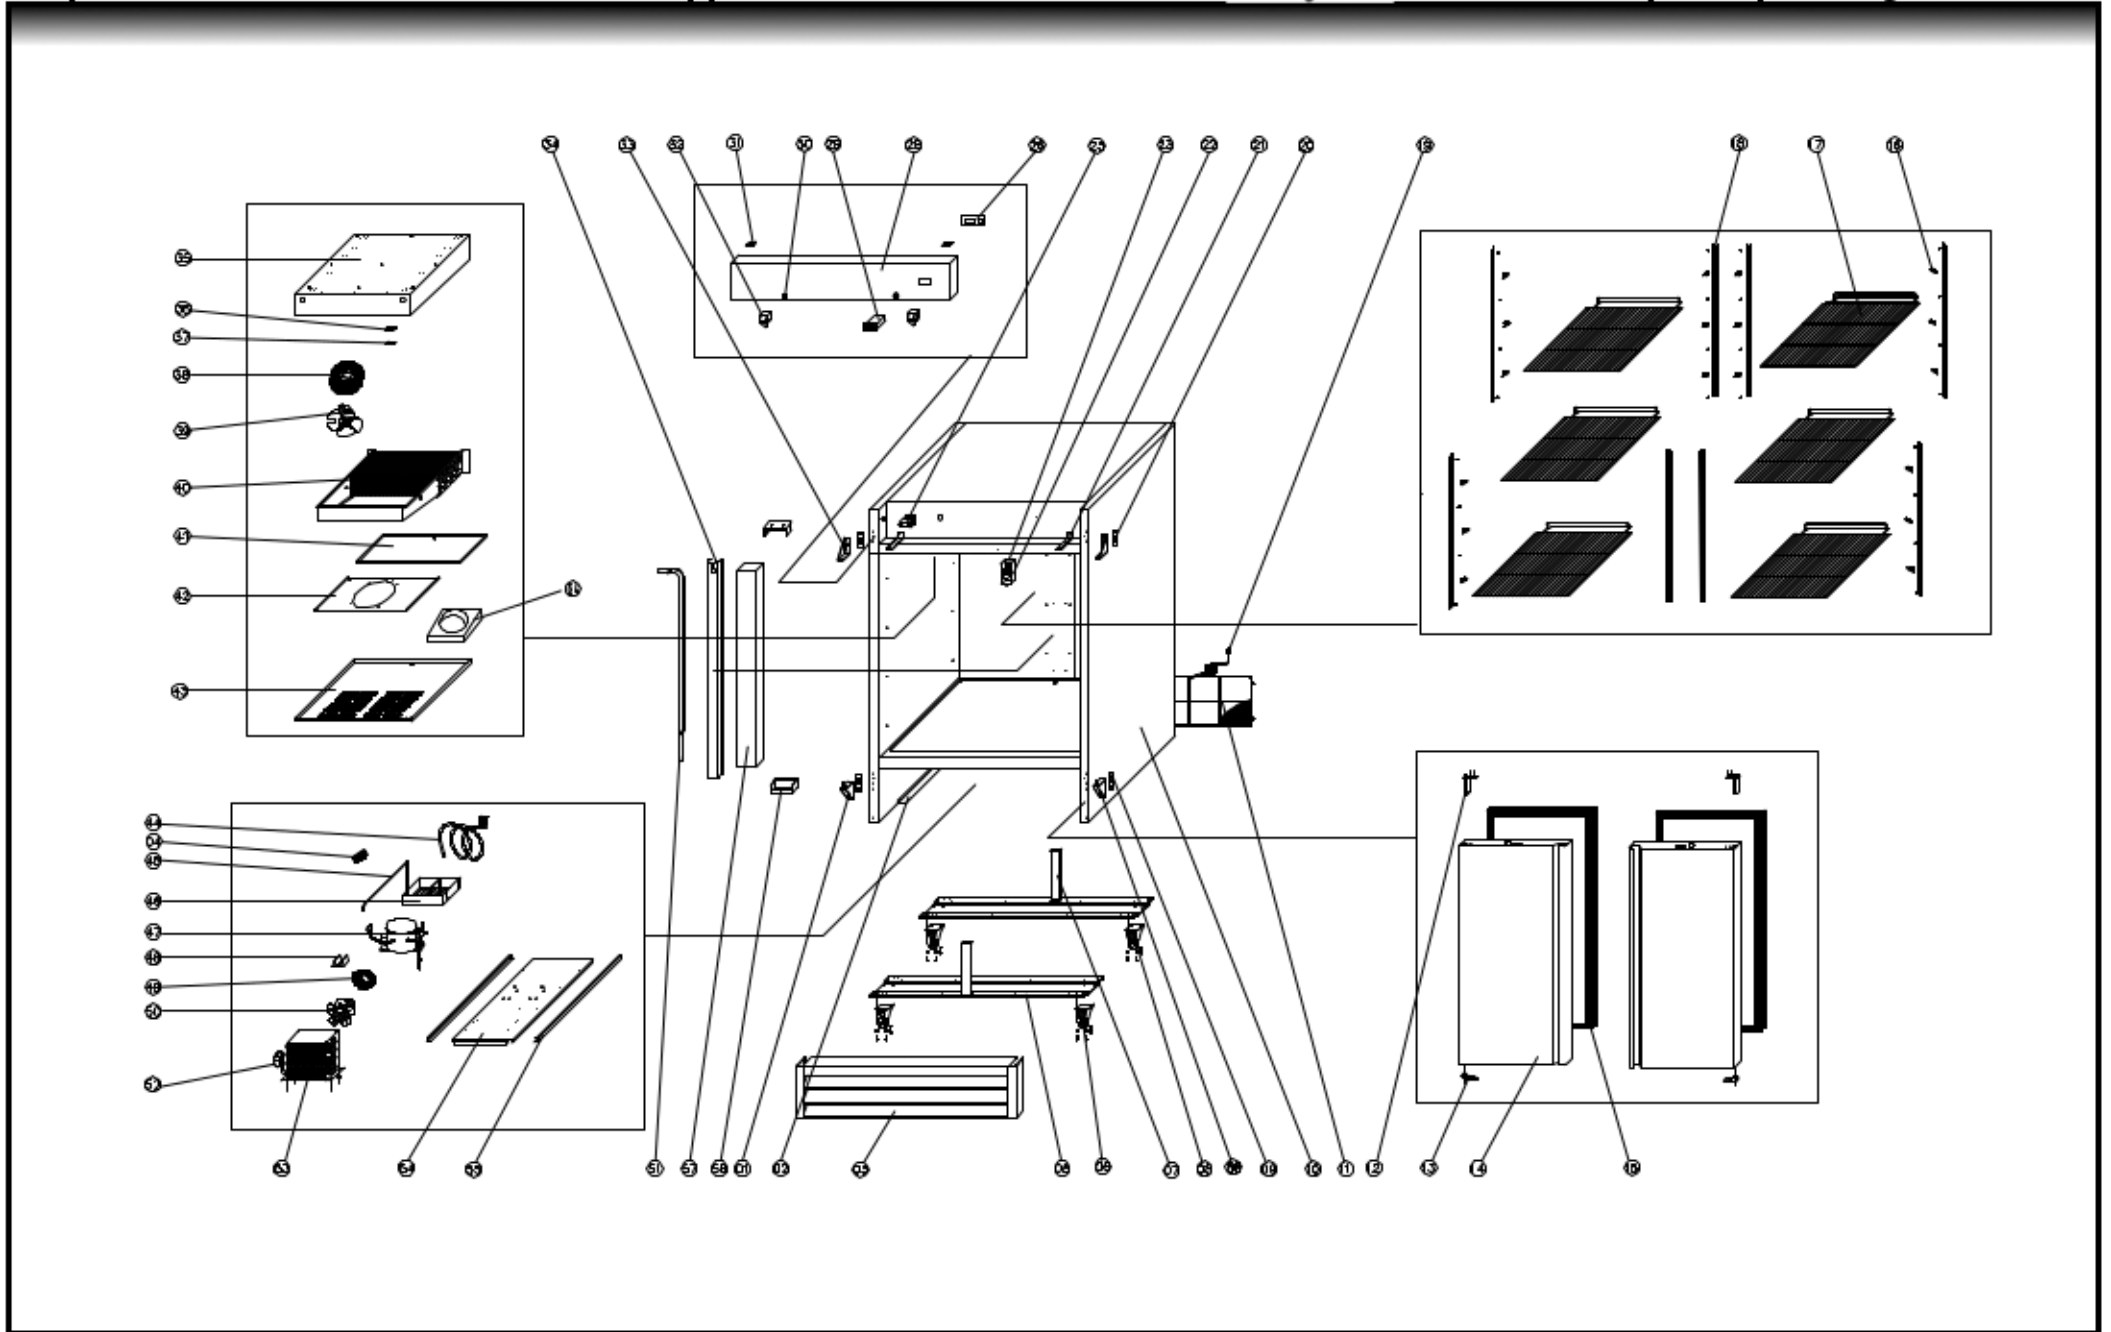

## SPARE PARTS LIST OF: VP2R

N0.	CODE	NAME	MODEL	QTY.	REMARK
01	27R.03L	DOOR HINGE /DOWN		1PC	
02	27R.02	BAFFLE PLATE		1PC	
03	54R.01	DOWN PANEL		1PC	
04	E27R.10	WIND GUIDE FOAM		1PC	
05	54R.02	SUPPORT OF UNIT BOARD		2PCS	
06	GN650TN.53B	BRAKE WHEEL	4"	2PCS	
07	54R.03	FOUNDATION PLATE		2PCS	
08	GN650TN.53A	NORMAL WHEEL	4"	2PCS	
09	27R.04	WASHER OF DOWN HINGE		2PCS	
10	54R.04	BODY		1PC	
11	54R.05	UNIT ROOM COVER		1PC	
12	GN650TN.14	DOOR SPRING HINGE		2PCS	
13	GN650TN.10	DOWN HINGE AXIS JACKET		2PCS	
14	E27R.01	DOOR/RIGHT/LEFT		1PC	
15	E27R.02	GASKET		2PCS	
16	G350.08	K SHAPE CLIP		24PCS	
17	54R.06	SHELF		6PCS	
18	G350.06	SHELF SUPPORT		8PCS	
19	27R.14	PLUG	14#	1PC	
20	27R.11	WASHER OF UP HINGE		2PCS	
21	27R.13	FIXED CLIP OF FRONT PANLE		1PAIR	
22	GN650TN.03	LAMP COVER		1PC	
23	E27R.03	LAMP	E12 LED 3W	1PC	
25	27F.03	CONTACTOR	HLC-1XT04XA	1PC	
26	27R.28	THERMOSTAT WASHER		1PC	