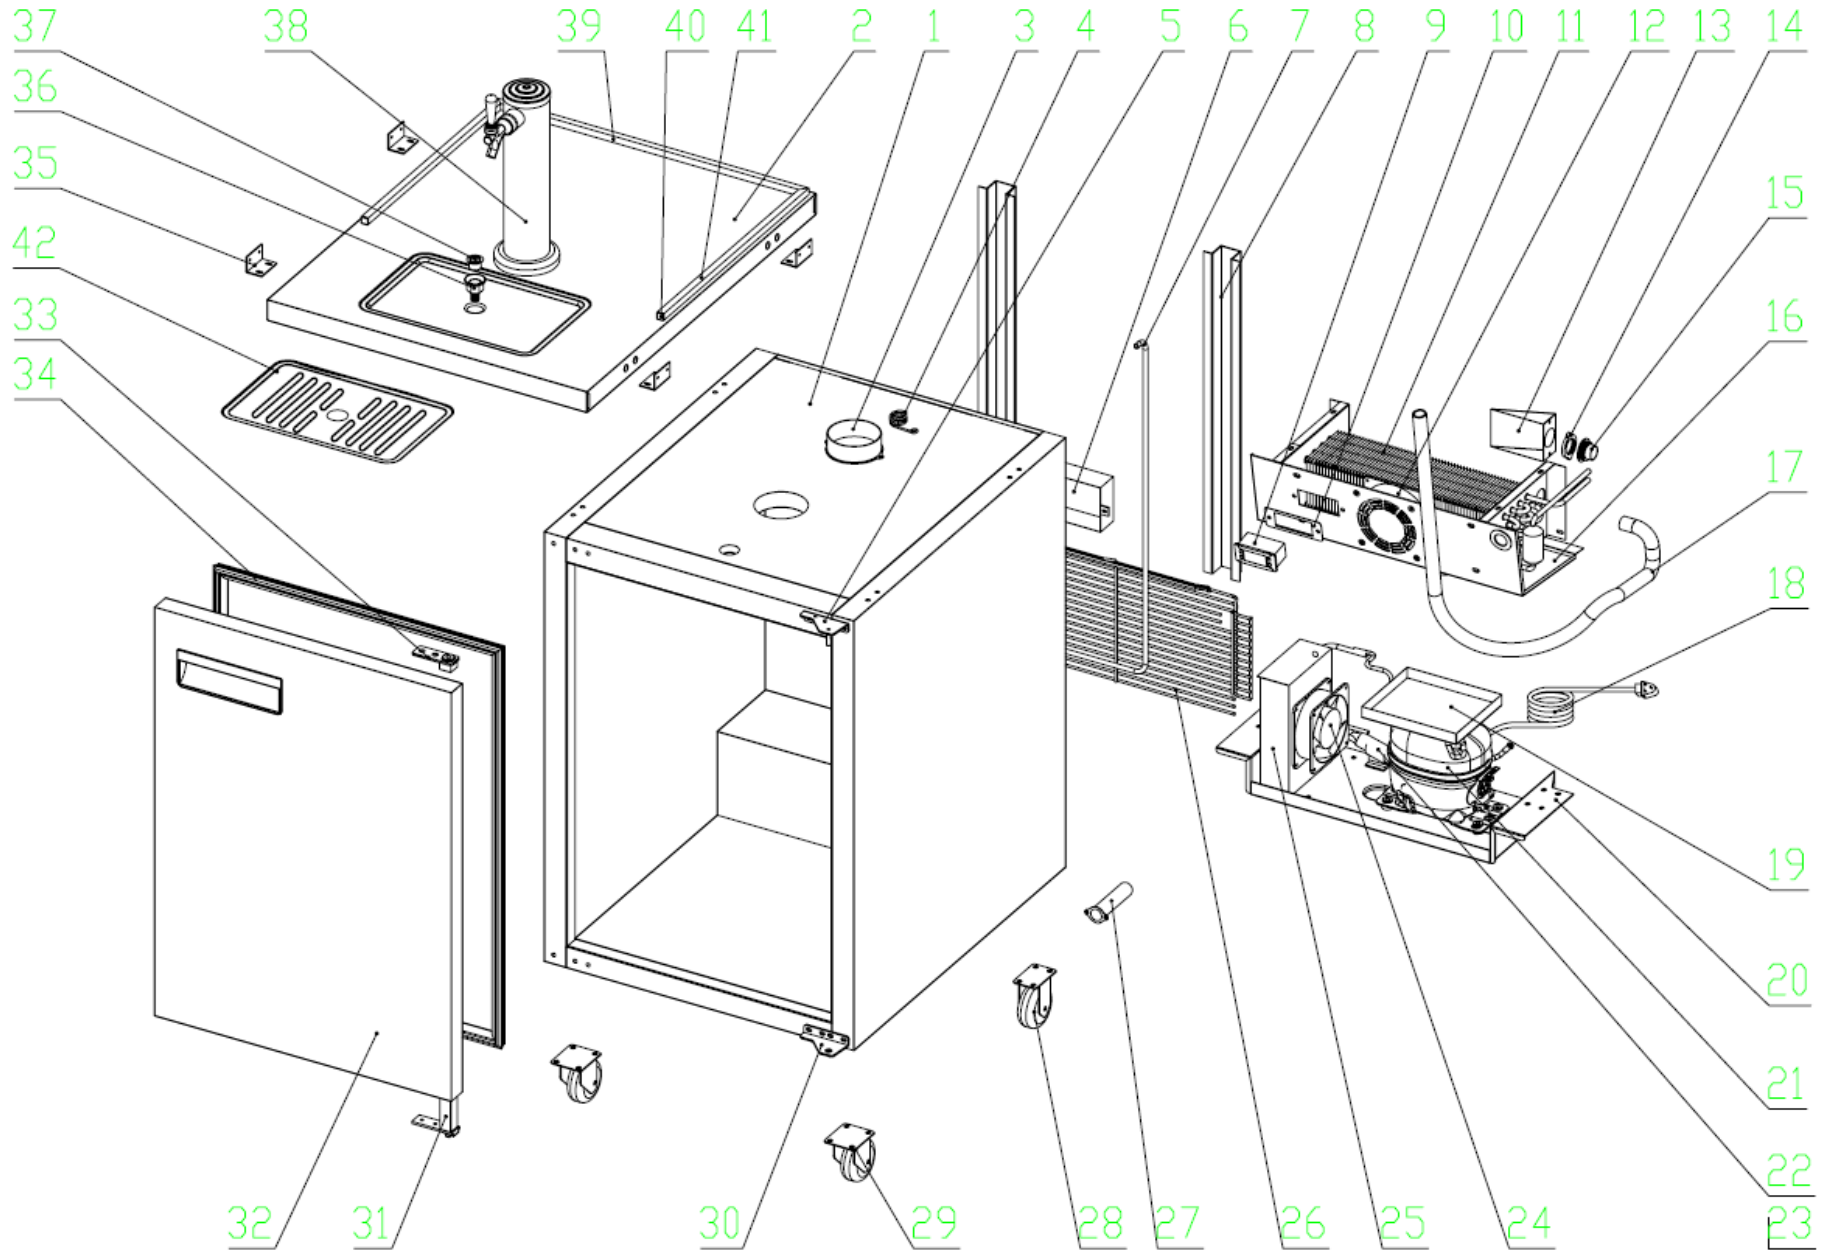

PARTS EXPLODED VIEW: VPBD1

For parts or additional information call Valpro support @1-813-502-0300 / 1-888-VALPRO-8

Email: info@valpromail.com

Web: <http://valprorefrigeration.com>

SPARE PARTS LIST OF VPBD1

NO.	CODE	NAME	MODEL	QUY.	MATERIAL	REMARK
01	BCBD1.01	BODY		1PC		
02	BCBD1.02	TOP		1PC		
03	BCBD1.03	BIG TUBE		1PC		
04	BCBD1.04	COLD AIR PIPE SUPPORT		1PC		
05	TZ.01	DOOR HINGE/RIGHT UP		1PC		
06	BCBD1.06	ELECTRIC BOX COVER		1PC		
07	BCBD1.07	SUCTION PIPE	Φ8	1PC	COPPER	
08	BCBD1.08	BACK COVER		2PCS		
09	BCBD1.42	THERMOSTAT	CX40 (115V)	1PC		
10	BCBD1.10	THERMOSTAT SUPPORT		1PC		
11	BCBD1.11	EVAPORATOR		1PC		
12	TUC27.31	CIRCULATE FAN	1238(115v)	1PC		
13	BCBD1.13	CONDUCT BOARD		1PC		
14	BCBD1.14	PLASTIC NUT		2PCS		
15	BCBD1.15	PLASTIC BOLT PIPE		2PCS		
16	BCBD1.16	EVAPORATOR COVER		1PC	STAINLESS	
17	BCBD1.17	AIR FLOW CONDUCT PIPE		1PC		
18	27R.14	PLUG		1PC		
19	BCBD1.19	WATER BOX		1PC		
20	BCBD1.20	UNIT BOARD		1PC	ZINC	
21	BCBD1.43	COMPRESSOR	HDL140D	1PC		
22	S900.100	FILTER DRIER FIXER		1PC		
23	GN1410TN.14	FILTER DRIER		1PC		
24	TUC27.31	CONDENSER FAN		2PCS	1238(115V)	
25	BCBD1.25	CONDENSER		1PC