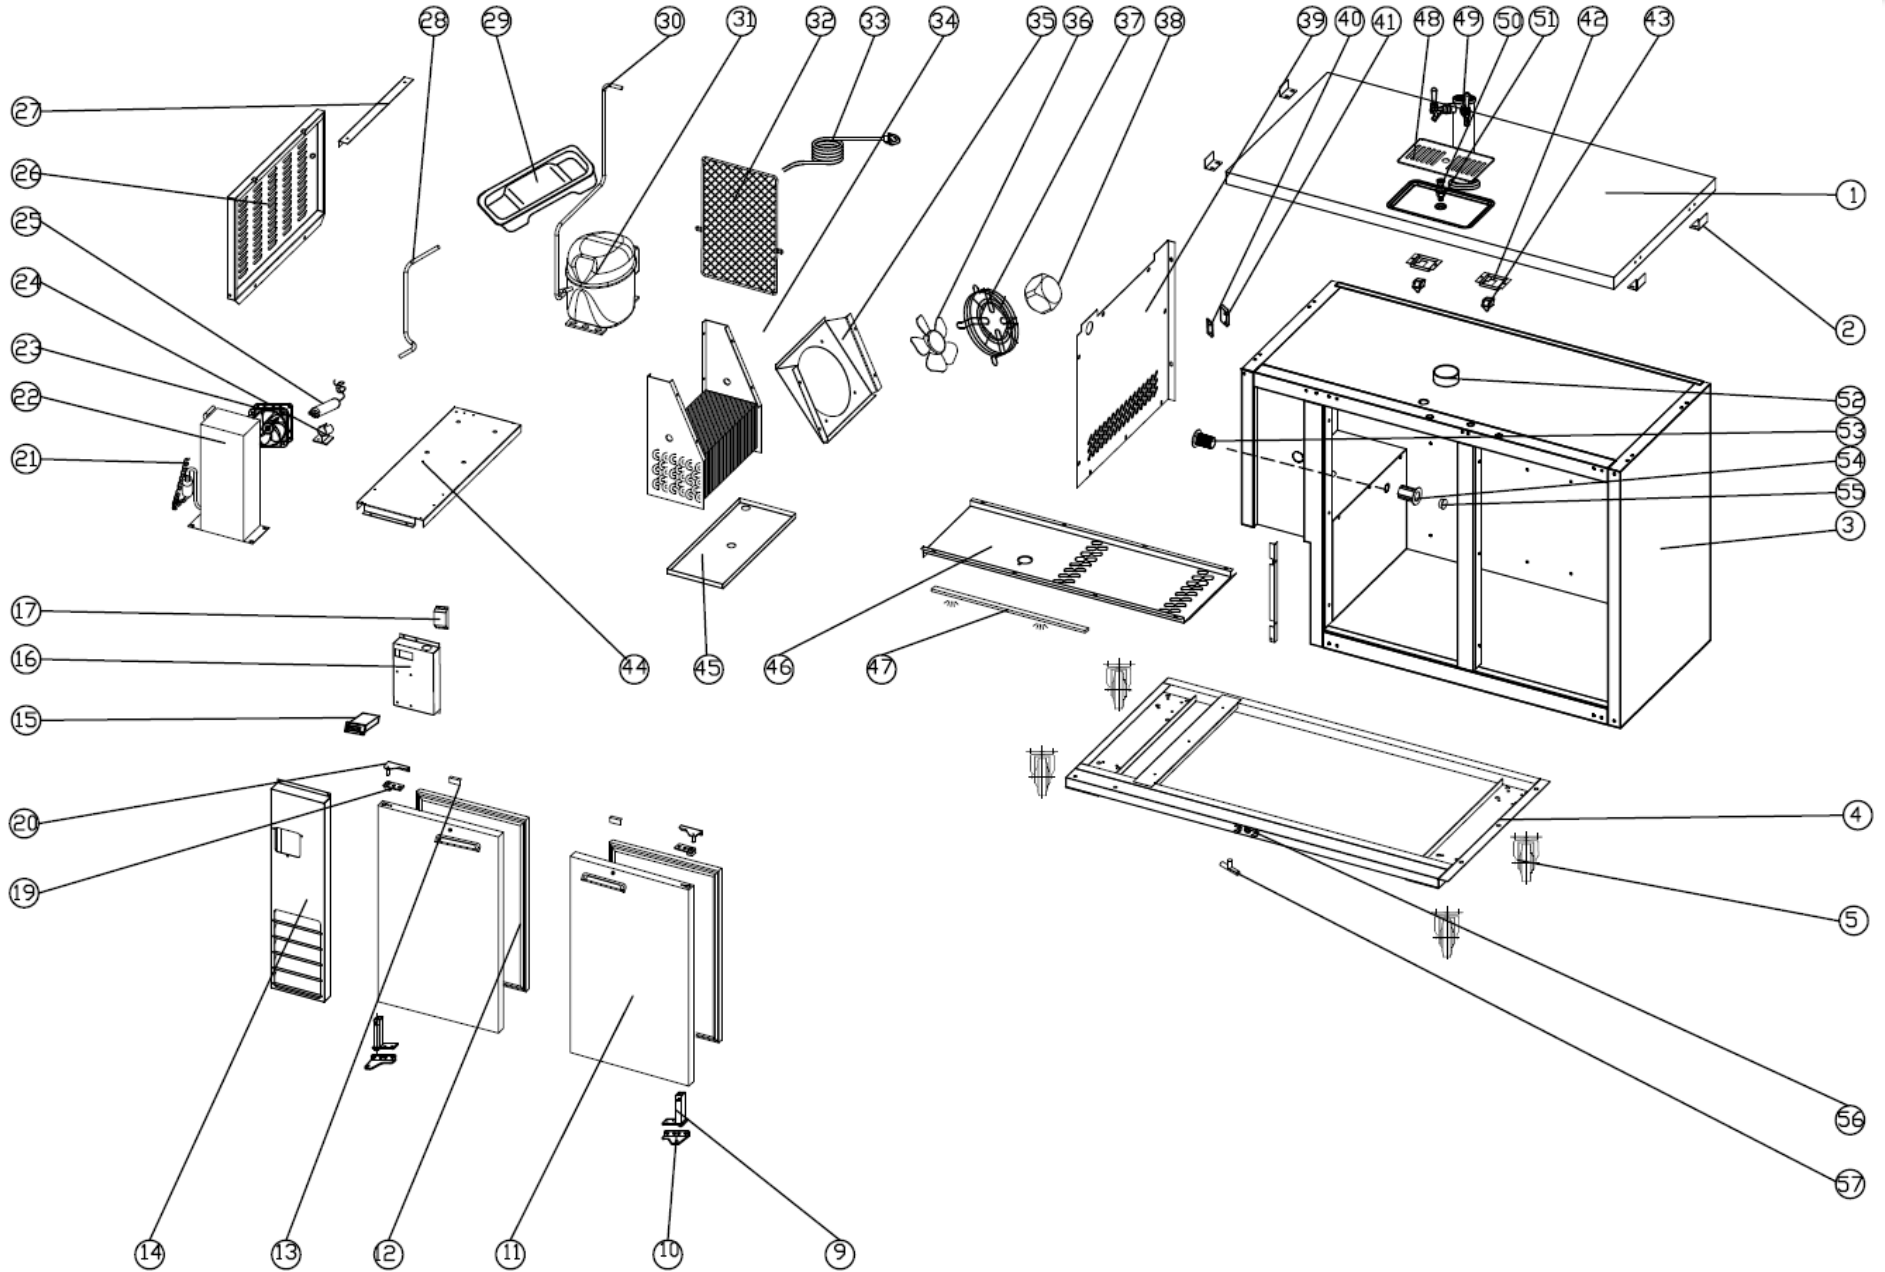

PARTS EXPLODED VIEW: VPBD2-1

For parts or additional information call Valpro support @1-813-502-0300 / 1-888-VALPRO-8

Email: info@valpromail.com

Web: http://valprorefrigeration.com

SPARE PARTS LIST OF VPBD2-1

NO.	CODE	NAME	MODEL	QUY.	MATERIAL	REMARK
01	BCBD2-1.01	TOP		1PC		
02	BC2-24.02	TOP FIXED CLIP		4PCS	ZINC	
03	BC2-24.03	BODY		1PC		
04	BCBD2-1.04	SUPPORT OF BODY		1PC	COATED STEEL	
05	GN650TN.53	WHEEL	4"	1SET		
09	GN650TN.14	DOOR SPRING HINGE		2PCS		
10	GN2100TN.12	DOOR HINGE/LEFT/RIGHT		2PCS	STAINLESS	
11	BC2-24.11L	LEFT DOOR		1PC		
	BC2-24.11R	RIGHT DOOR		1PC		
12	BC2-24.47	GASKET		2PCS		
13	GN2100TN.86	LOCK HOOK		2PCS	STAINLESS	
14	BC2-24.12	FRONT PANEL		1PC	COATED STEEL	
15	27R.10	THERMOSTAT	XR20CX	1PC		
16	BC2-24.17	ELECTRICAL EQUIPMENT FIXER		1PC	ZINC	
17	BC2-24.07	LED POWER SUPPLY	12V 6W	1PC		
19	GN650TN.10	DOWN HINGE AXIS JACKET		1PC	PLASTIC	
20	TPP44.29	DOOR HINGE		1PAIR		

Drawn by: Valpro	SKU Code(s) VPBD2-1
Date: 7/7/2017	
Sheet: 1 / 3	
Drawing Title 24' Deep Back Bar Refrigerated Bottler Cooler 50'	
Status Revision	Rev. 1