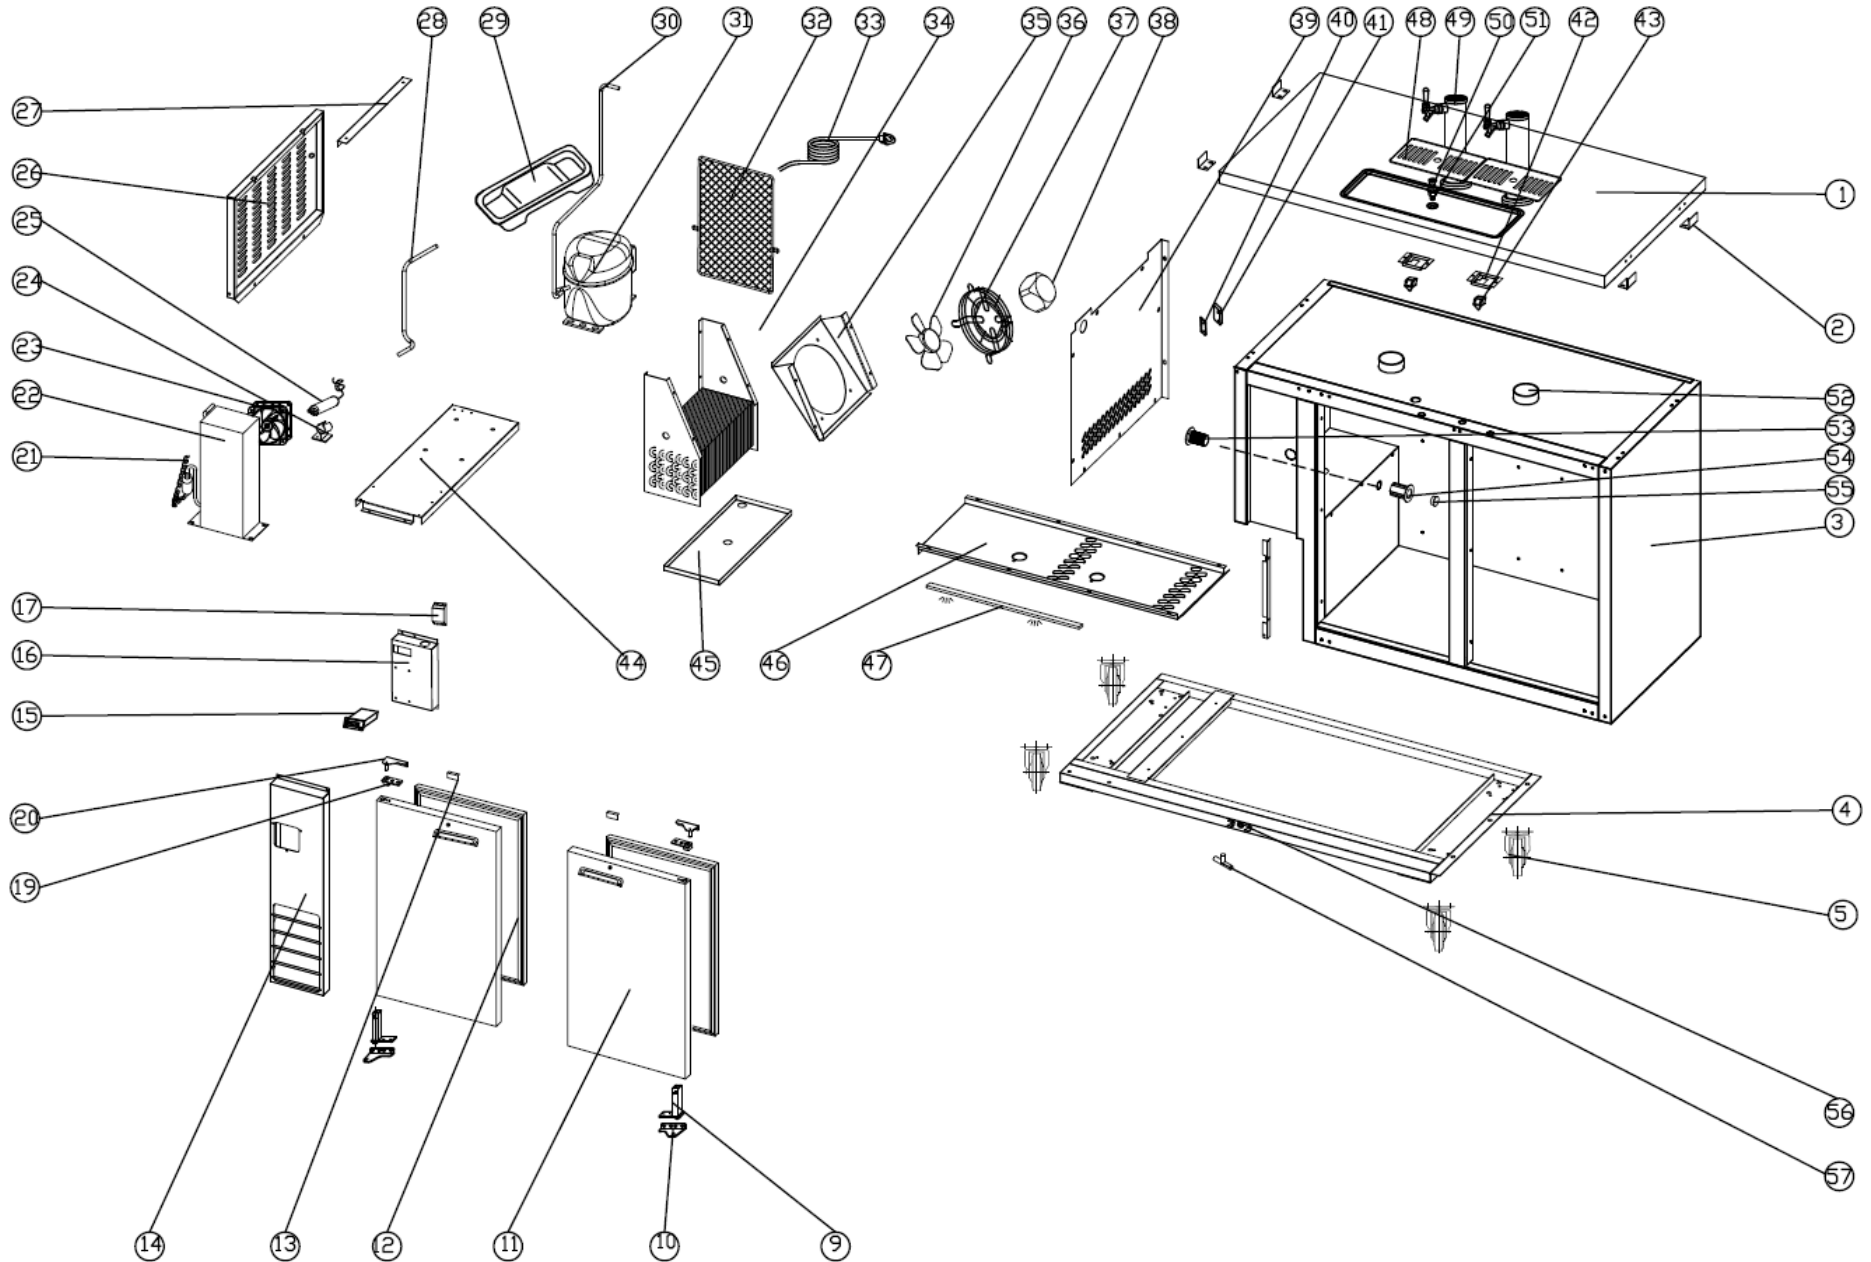

### SPARE PARTS LIST OF VPBD2-2

NO.	CODE	NAME	MODEL	QUY.	MATERIAL	REMARK
01	BCBD2-2.01	TOP		1PC		
02	BC2-24.02	TOP FIXED CLIP		4PCS	ZINC	
03	BC2-24.03	BODY		1PC		
04	BCBD2-1.04	SUPPORT OF BODY		1PC	COATED STEEL	
05	GN650TN.53	WHEEL	4"	1SET		
09	GN650TN.14	DOOR SPRING HINGE		2PCS		
10	GN2100TN.12	DOOR HINGE/LEFT/RIGHT		2PCS	STAINLESS	
11	BC2-24.11L	LEFT DOOR		1PC		
	BC2-24.11R	RIGHT DOOR		1PC		
12	BC2-24.47	GASKET		2PCS		
13	GN2100TN.86	LOCK HOOK		2PCS	STAINLESS	
14	BC2-24.12	FRONT PANEL		1PC	COATED STEEL	
15	27R.10	THERMOSTAT	XR20CX	1PC		
16	BC2-24.17	ELECTRICAL EQUIPMENT FIXER		1PC	ZINC	
17	BC2-24.07	LED POWER SUPPLY	12V 6W	1PC		
19	GN650TN.10	DOWN HINGE AXIS JACKET		1PC	PLASTIC	
20	TPP44.29	DOOR HINGE		1PAIR		

Drawn by: Valpro	SKU Code(s) <u>      </u> VPBD2-2
Date: 07/07/2017	
Sheet: 1 / 3	
Drawing Title 24' Deep Back Bar Refrigerated Bottler Cooler 50'	
Status Revision	Rev. 1

21	BC2-24.08	CAPILLARY	1.4×4000	1PC		
22	HC-BC2-24.24	CONDENSER		1PC		
23	BC2-24.09	CONDENSER FAN	1725	1PC		
24	27F.06	FILTER DRIER FIXER		1PC		
25	GN1410TN.14	FILTER DRIER		1PC		
26	BCBD2-1.26	UNIT ROOM COVER		1PC		
27	BC2-24.13	UNIT ROOM COVER FIXER		1PC		
28	BC2-24.29	DISCHARGE PIPE		1PC	COPPER	
29	BC2-24.30	WATER BOX		1PC	PLASTIC	
30	BC2-24.31	SUCTION PIPE	Φ8	1PC	COPPER	
31	HC-B95A.01	COMPRESSOR	NUG45LR	1PC		
32	BC2-24.33	UNIT ROOM GRILL		1PC		
33	27R.14	PLUG		1PC		
34	BC2-24.37	EVAPORATOR		1PC		
35	BC2-24.15	FAN SUPPORT		1PC		
36	BC2-24.16	EVAPORATOR FAN BLADE	V200-34°	1PC		
37	GN140TN.04	EVAPORATOR FAN GRILL	GN140BTA	1PC		
38	HGD-23R.12	EVAPORATOR FAN MOTOR	7108	1PC		
39	BC2-24.40	EVAPORATOR COVER		1PC	STAINLESS	
40	GN650TN.17	PROBE PADDING		1PC		