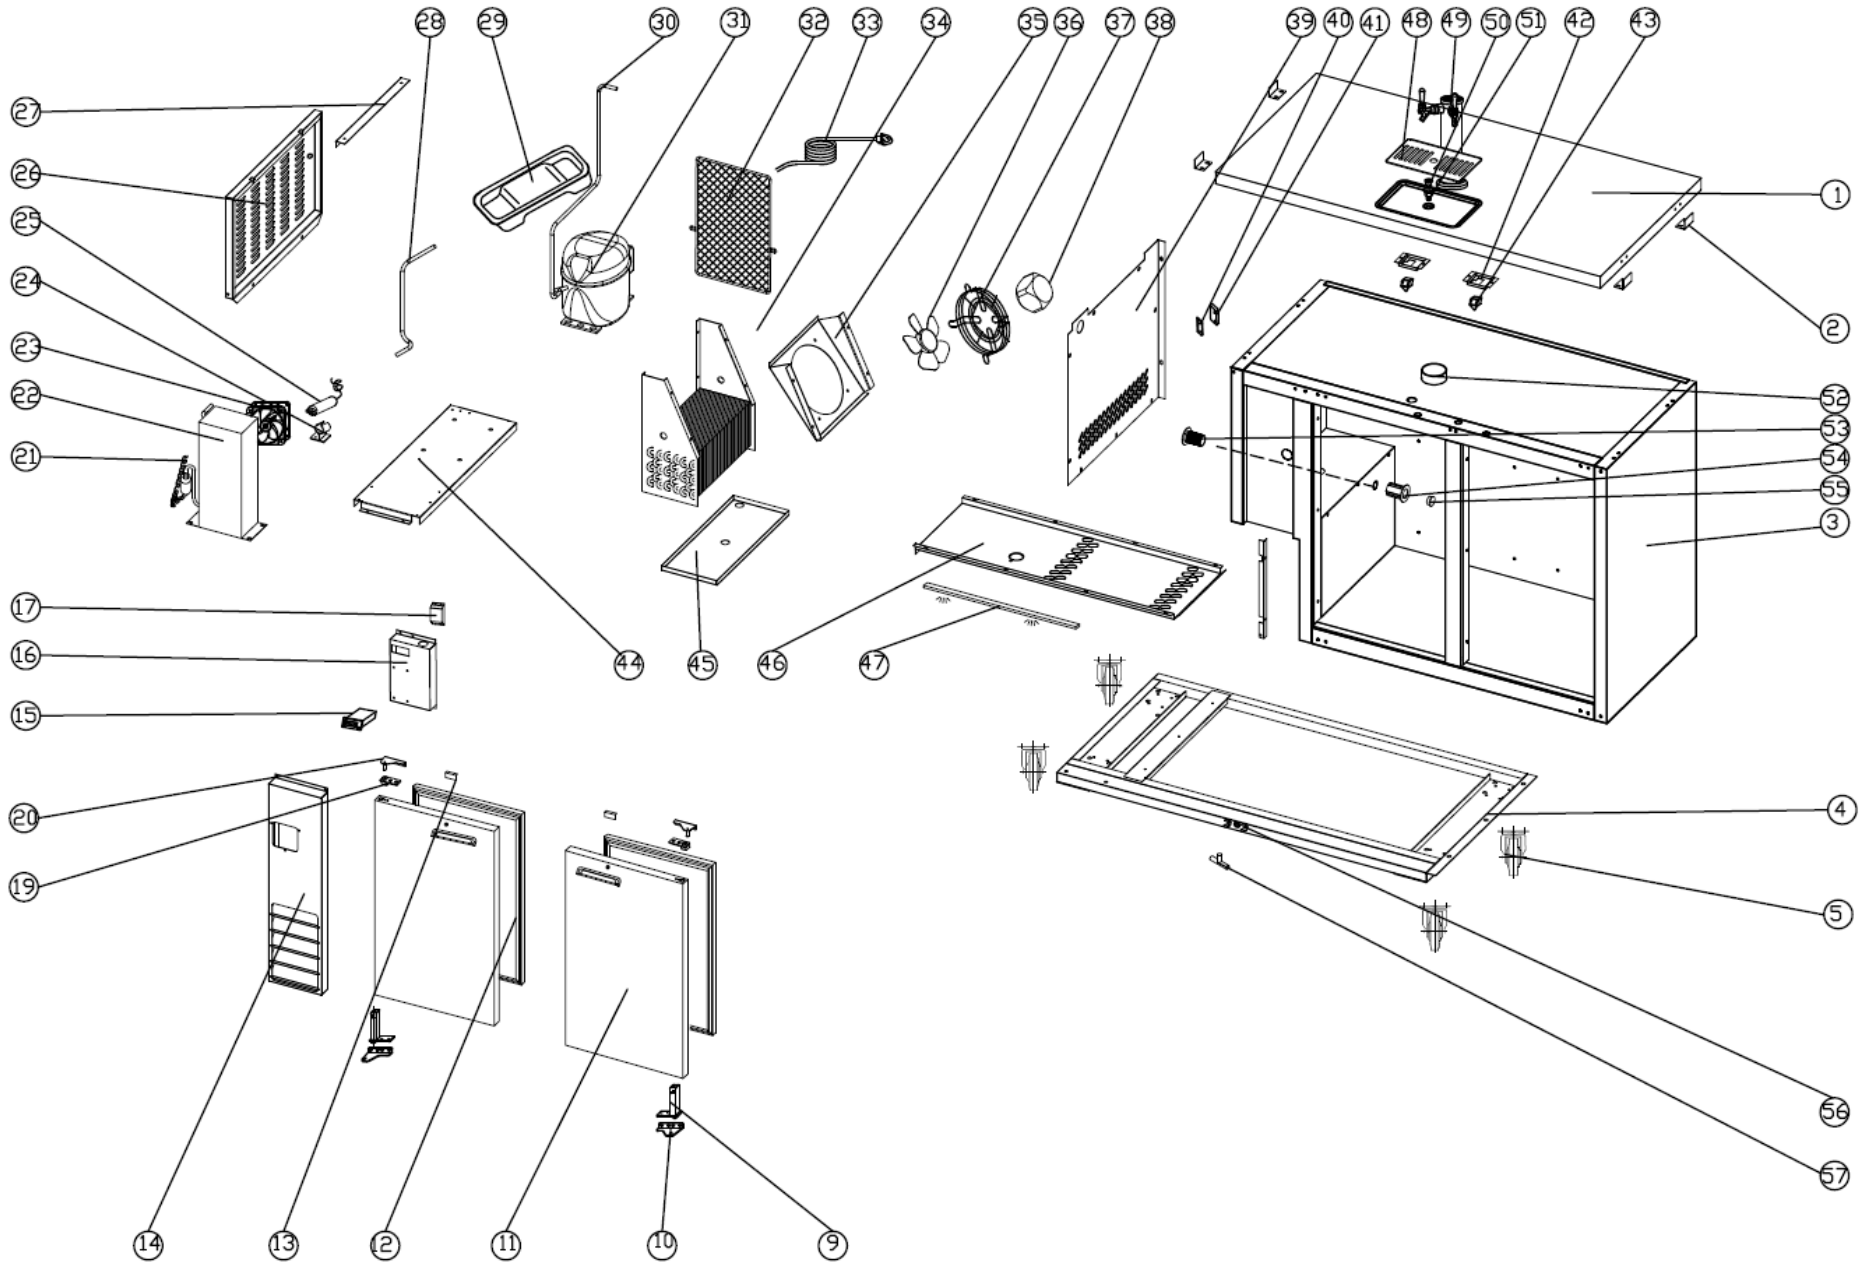

PARTS EXPLODED VIEW: VPBD3-1

For parts or additional information call Valpro support @1-813-502-0300 / 1-888-VALPRO-8

Email: info@valpromail.com

Web: http://valprorefrigeration.com

SPARE PARTS LIST OF VPBD3-1

NO.	CODE	NAME	MODEL	QUY.	MATERIAL	REMARK
01	BCBD3-1.01	TOP		1PC		
02	BC2-24.02	TOP FIXED CLIP		4PCS	ZINC	
03	BC3-24.03	BODY		1PC		
04	BCBD3-1.04	SUPPORT OF BODY		1PC	COATED STEEL	
05	GN650TN.53	WHEEL	4"	1SET		
09	GN650TN.14	DOOR SPRING HINGE		2PCS		
10	GN2100TN.12	DOOR HINGE/LEFT/RIGHT		2PCS	STAINLESS	
11	BC3-24.06L	LEFT DOOR		1PC		
	BC3-24.06R	RIGHT DOOR		1PC		
12	BC3-24.47	GASKET		2PCS		
13	GN2100TN.86	LOCK HOOK		2PCS	STAINLESS	
14	BC2-24.12	FRONT PANEL		1PC	COATED STEEL	
15	27R.10	THERMOSTAT	XR20CX	1PC		
16	BC2-24.17	ELECTRICAL EQUIPMENT FIXER		1PC	ZINC	
17	BC2-24.07	LED POWER SUPPLY	12V 6W	1PC		
19	GN650TN.10	DOWN HINGE AXIS JACKET		1PC	PLASTIC	
20	TPP44.29	DOOR HINGE		1PAIR		

Drawn by: Valpro	SKU Code(s) VPBD3-1
Date: 7/7/2017	
Sheet: 1 / 3	
Drawing Title 24' Deep Back Bar Refrigerated Bottler Cooler 50'	
Status Revision	Rev. 1