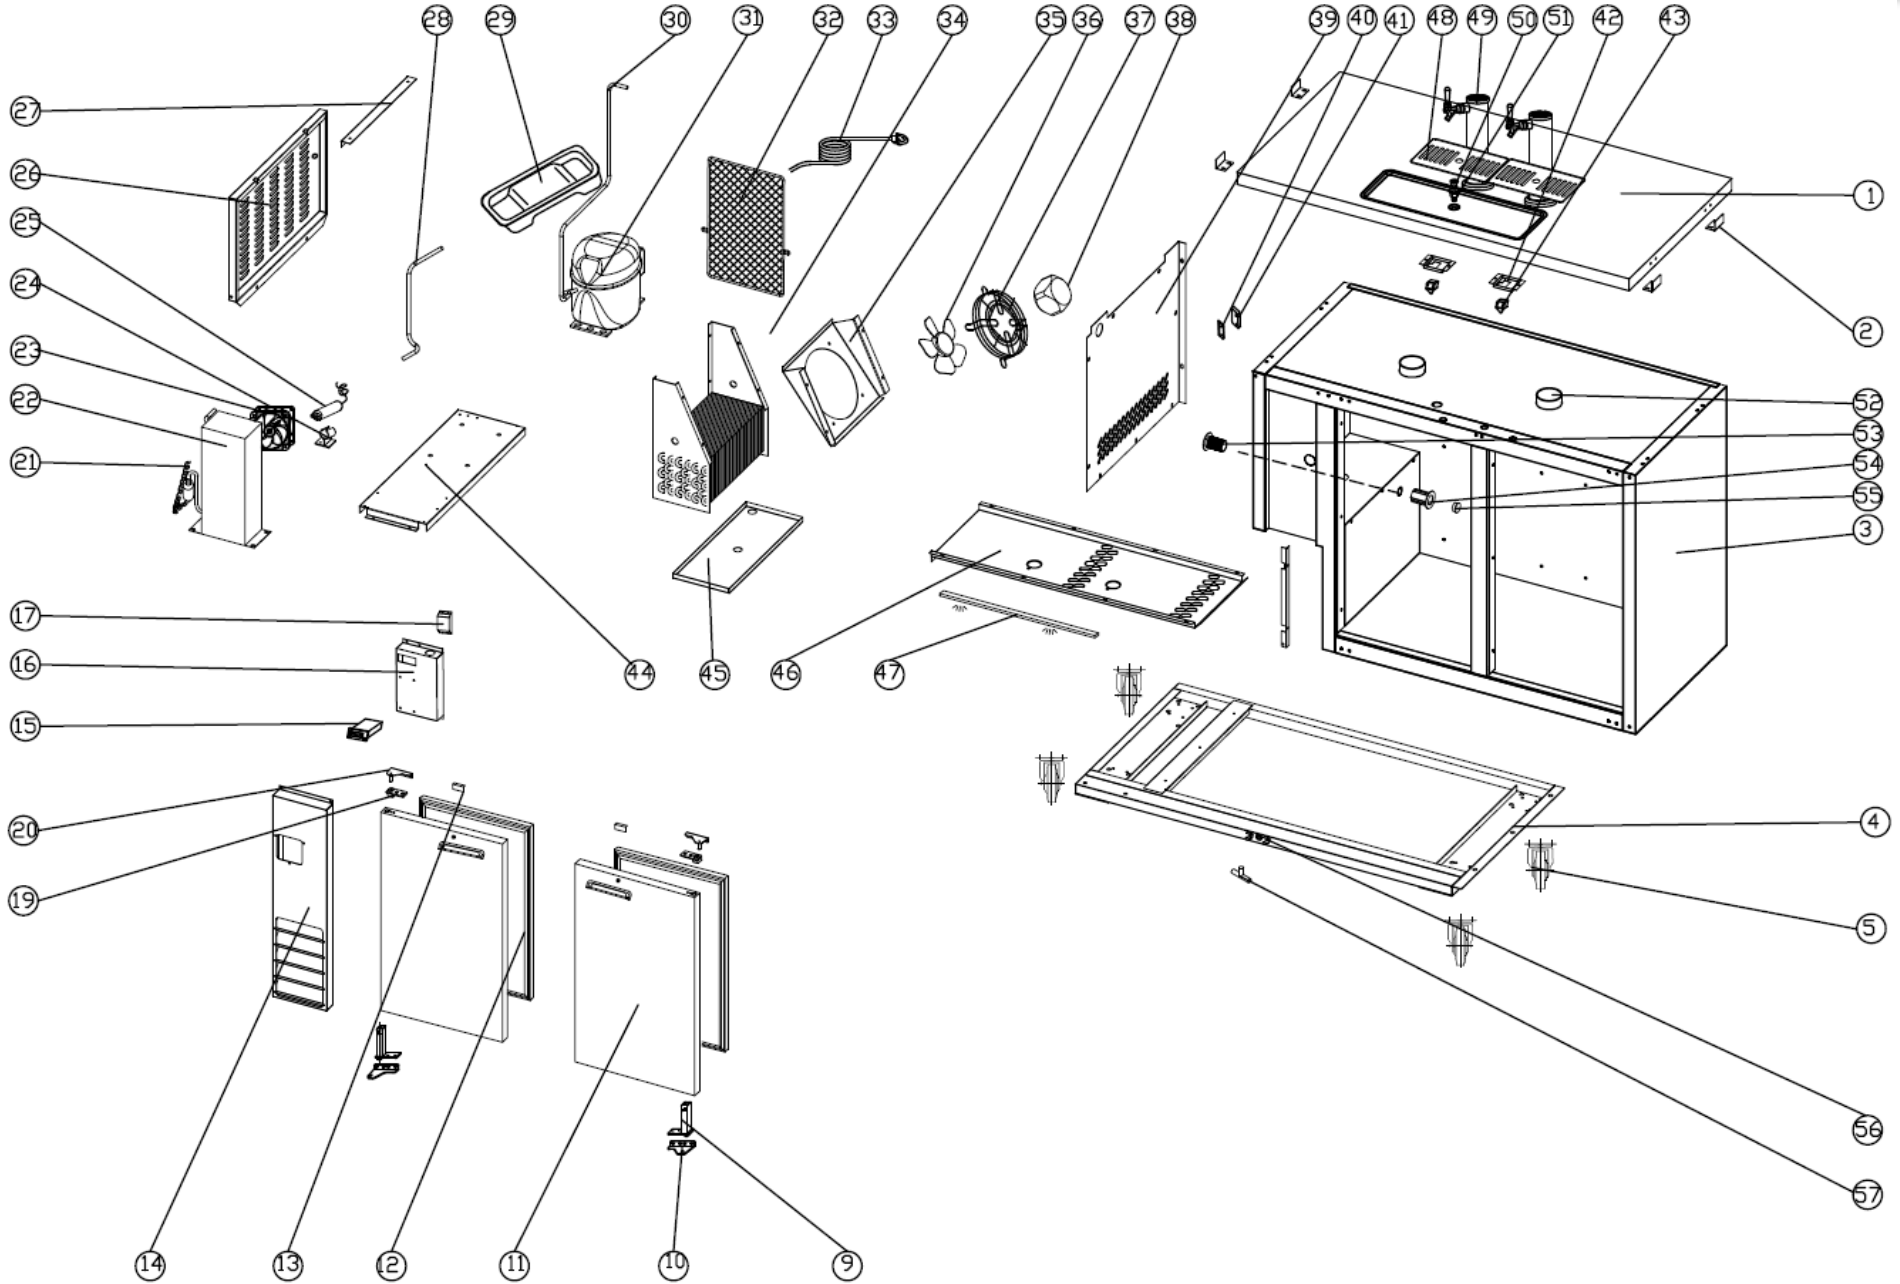

PARTS EXPLODED VIEW: VPBD3-2

For parts or additional information call Valpro support @1-813-502-0300 / 1-888-VALPRO-8

Email: info@valpromail.com

Web: http://valprorefrigeration.com

SPARE PARTS LIST OF HC-VPBD3-2

NO.	CODE	NAME	MODEL	QUY.	MATERIAL	REMARK
01	BCBD3-2.01	TOP		1PC		
02	BC2-24.02	TOP FIXED CLIP		4PCS	ZINC	
03	BC3-24.03	BODY		1PC		
04	BCBD3-1.04	SUPPORT OF BODY		1PC	COATED STEEL	
05	GN650TN.53	WHEEL	4"	1SET		
09	GN650TN.14	DOOR SPRING HINGE		2PCS		
10	GN2100TN.12	DOOR HINGE/LEFT/RIGHT		2PCS	STAINLESS	
11	BC3-24.06L	LEFT DOOR		1PC		
	BC3-24.06R	RIGHT DOOR		1PC		
12	BC3-24.47	GASKET		2PCS		
13	GN2100TN.86	LOCK HOOK		2PCS	STAINLESS	
14	BC2-24.12	FRONT PANEL		1PC	COATED STEEL	
15	27R.10	THERMOSTAT	XR20CX	1PC		
16	BC2-24.17	ELECTRICAL EQUIPMENT FIXER		1PC	ZINC	
17	BC2-24.07	LED POWER SUPPLY	12V 6W	1PC		
19	GN650TN.10	DOWN HINGE AXIS JACKET		1PC	PLASTIC	
20	TPP44.29	DOOR HINGE		1PAIR		

Drawn by: Valpro	SKU Code(s) VPBD3-2
Date: 07/07/2017	
Sheet: 1 / 3	
Drawing Title 24' Deep Back Bar Refrigerated Bottler Cooler 50'	
Status Revision	Rev. 1