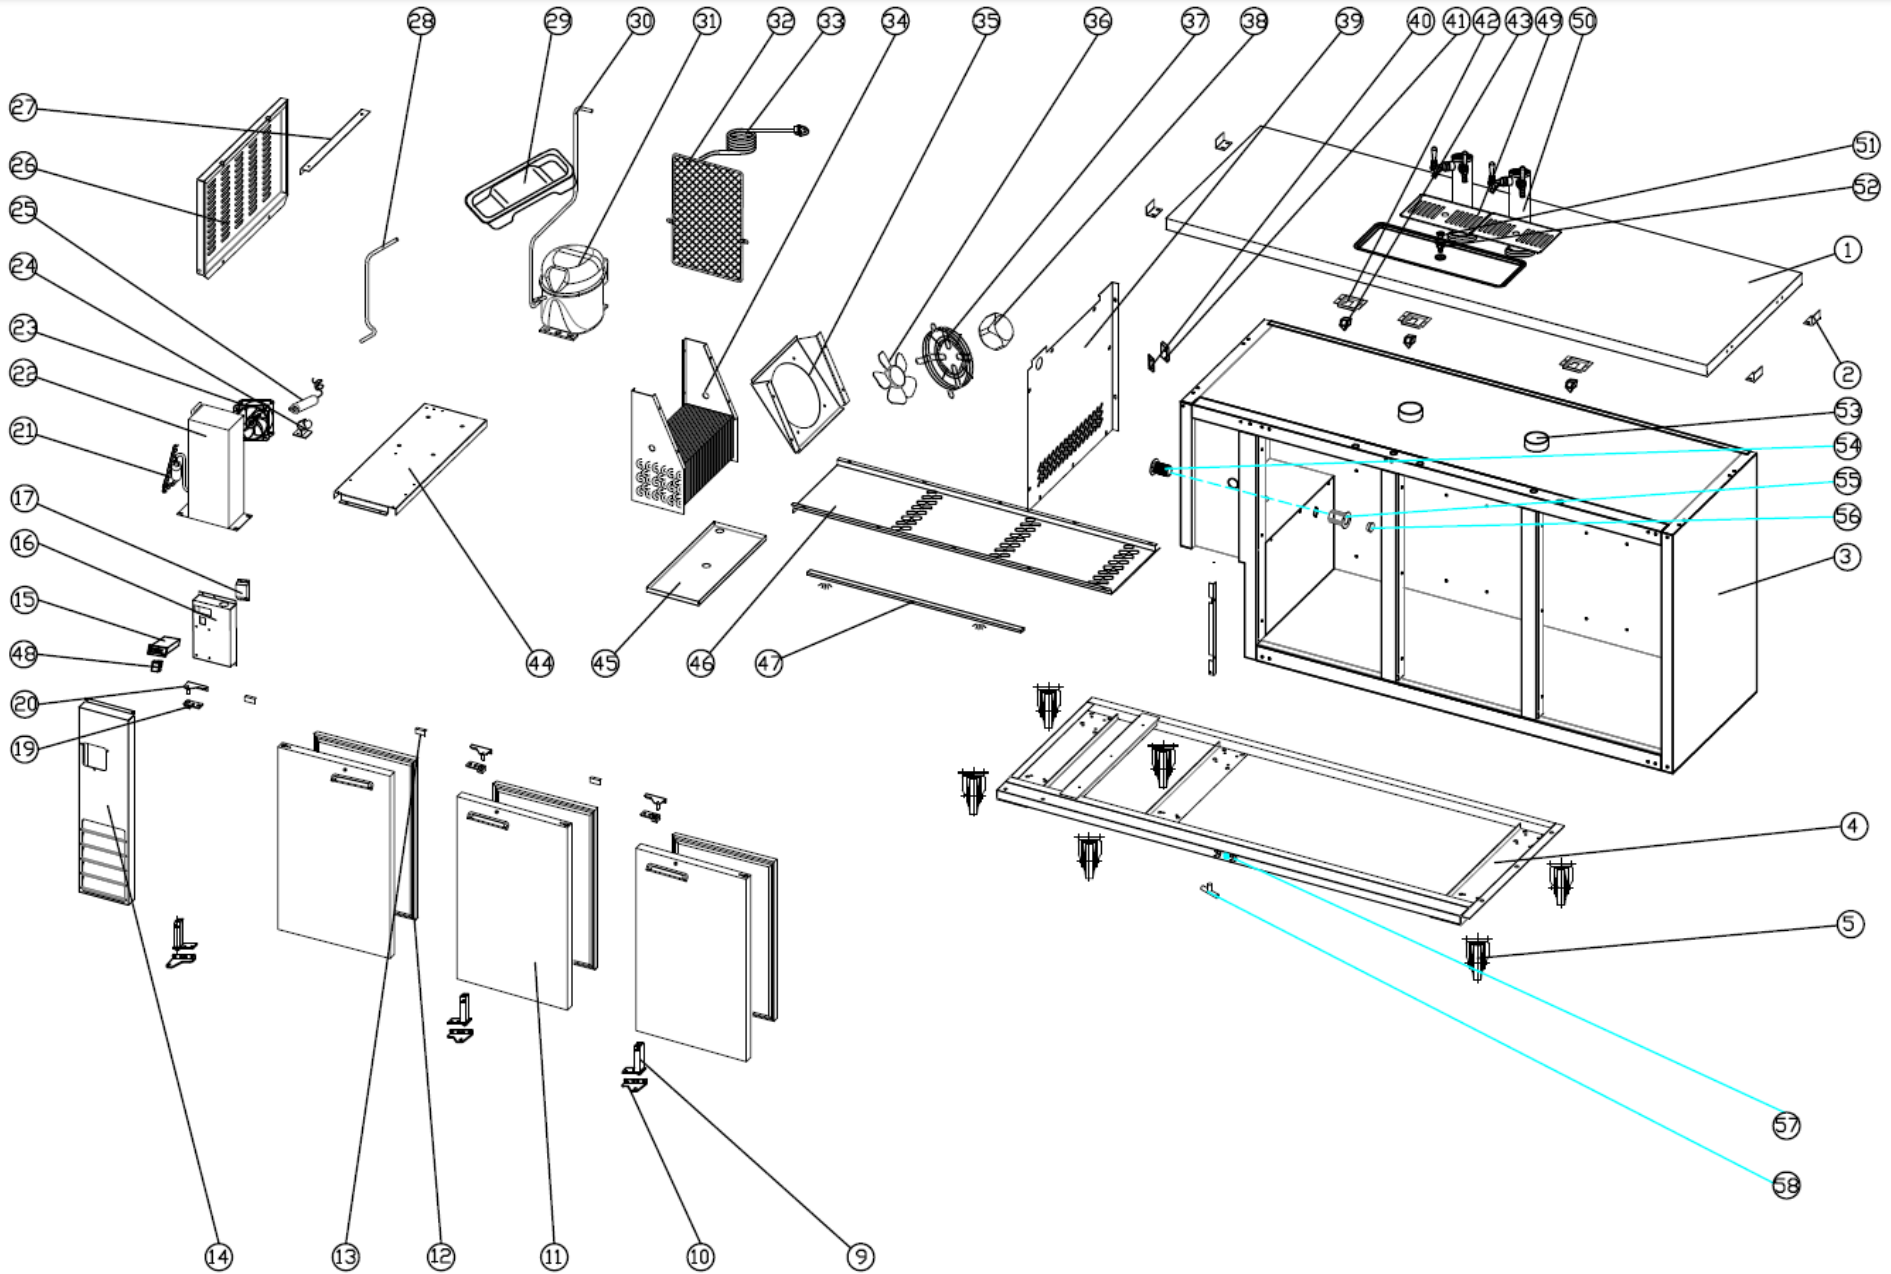

## SPARE PARTS LIST OF HC-BCBD4-2

| NO. | CODE        | NAME                       | MODEL       | QTY.  | MATERIAL     | REMARK |
|-----|-------------|----------------------------|-------------|-------|--------------|--------|
| 01  | BCBD4-2.01  | TOP                        |             | 1PC   |              |        |
| 02  | BC2-24.02   | TOP FIXED CLIP             |             | 4PCS  | ZINC         |        |
| 03  | BC4-24.03   | BODY                       |             | 1PC   |              |        |
| 04  | BCBD4-2.04  | SUPPORT OF BODY            |             | 1PC   | COATED STEEL |        |
| 05  | GN650TN.53  | WHEEL                      | 4"          | 1SET  |              |        |
| 09  | GN650TN.14  | DOOR SPRING HINGE          |             | 3PCS  |              |        |
| 10  | GN2100TN.12 | DOOR HINGE/LEFT/RIGHT      |             | 3PCS  | STAINLESS    |        |
| 11  | BC2-24.11L  | DOOR/LEFT                  |             | 1PC   |              |        |
|     | BC2-24.11R  | DOOR/RIGHT                 |             | 2PCS  |              |        |
| 12  | BC2-24.47   | GASKET                     |             | 3PCS  |              |        |
| 13  | GN2100TN.86 | LOCK HOOK                  |             | 3PCS  | STAINLESS    |        |
| 14  | BC2-24.12   | FRONT PANEL                |             | 1PC   | COATED STEEL |        |
| 15  | 27R.10      | THERMOSTAT                 | XR20C(115V) | 1PC   |              |        |
| 16  | BC2-24.17   | ELECTRICAL EQUIPMENT FIXER |             | 1PC   | ZINC         |        |
| 17  | BC2-24.07   | LED POWER SUPPLY           | 12V 6W      | 1PC   |              |        |
| 19  | GN650TN.10  | DOWN HINGE AXIS JACKET     |             | 1PC   | PLASTIC      |        |
| 20  | TPP44.29    | DOOR HINGE                 |             | 1PAIR |              |        |