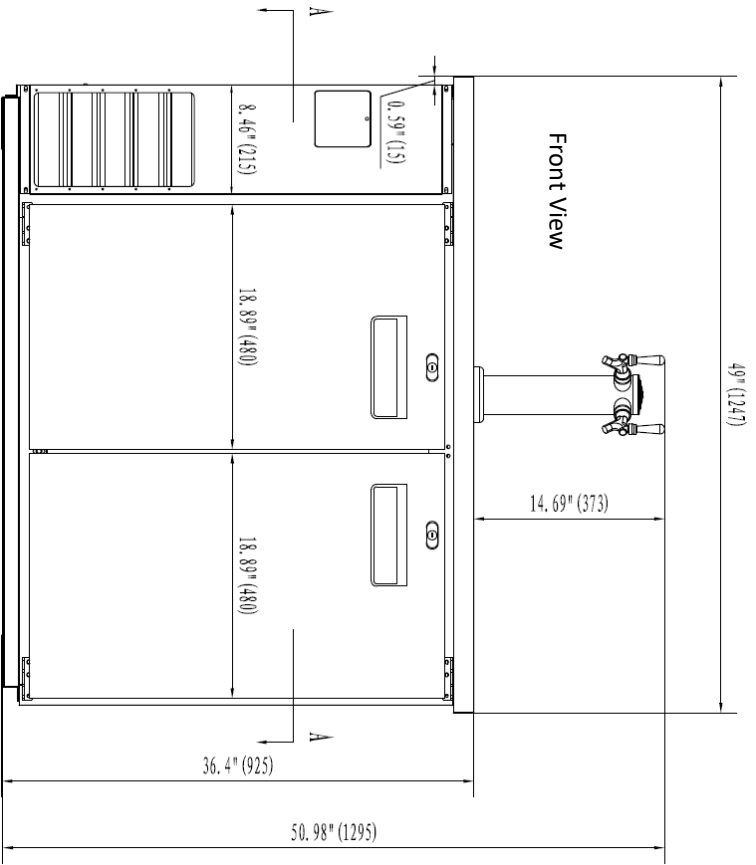

*4" Casters Included not Shown
 Shipping available with or without casters Installed

Dimensional Drawing VPBD2-1

1-888-VALPRO-8
 ValproRefrigeration.com