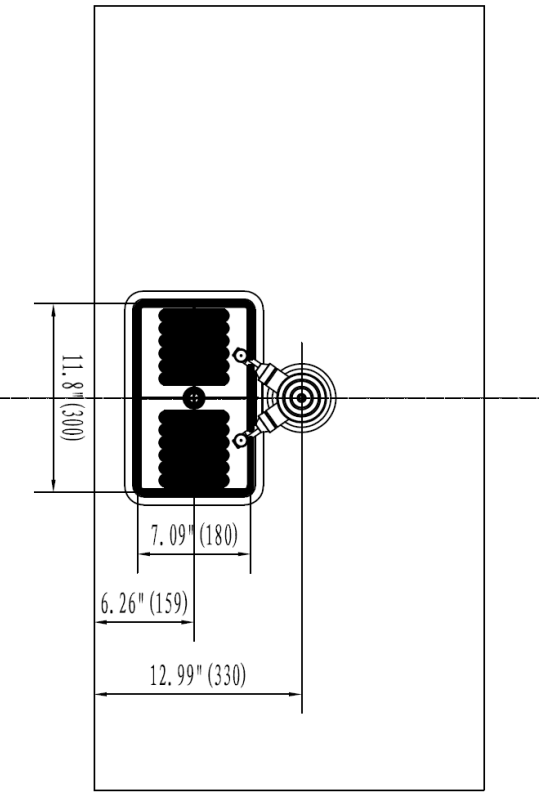

*4" Casters Included not Shown
 Shipping available with or without casters Installed

Dimensional Drawing VPBD2-1

1-888-VALPRO-8
 ValproRefrigeration.com