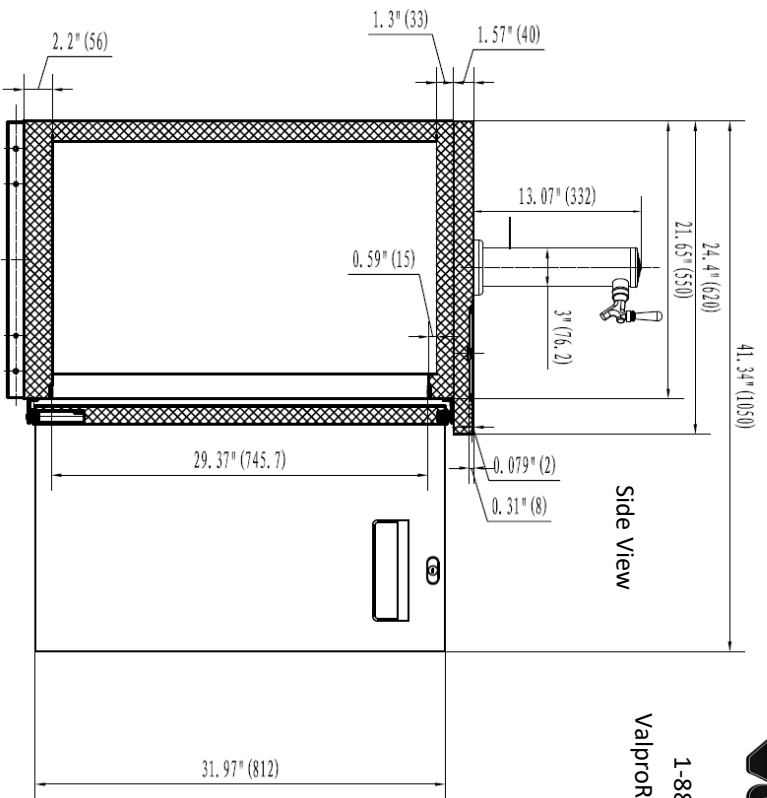

*4" Casters Included not Shown
 Shipping available with or without casters Installed

Dimensional Drawing VPBD2-1

1-888-VALPRO-8
 ValproRefrigeration.com